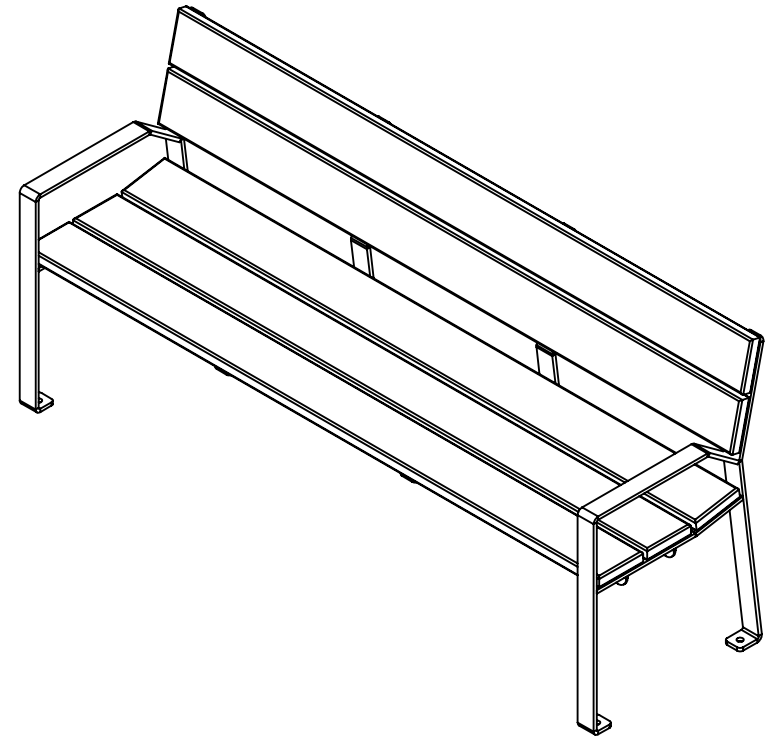

BENCH SPECIFICATIONS

BC1946

TOP

FRONT

CONSTRUCTION MATERIALS:
Recycled Plastic
HARDWARE:
Stainless Steel

SIDE

ALL DIMENSIONS ARE SHOWN IN INCHES