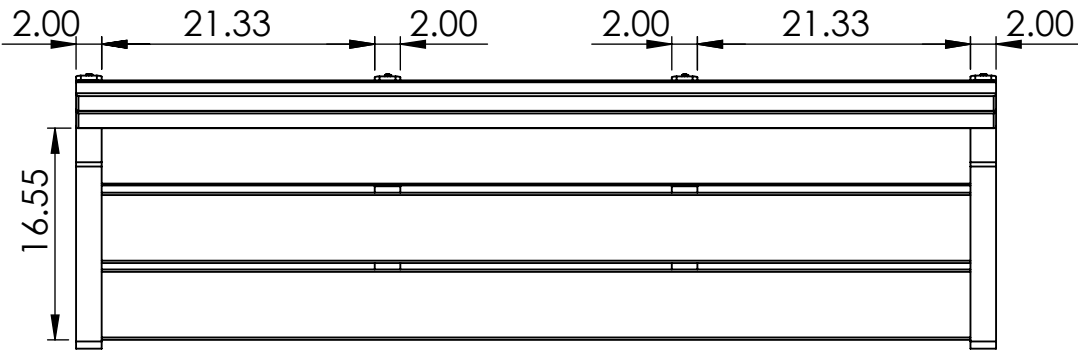

BENCH SPECIFICATIONS

BC1946

TOP

FRONT

CONSTRUCTION MATERIALS:
Recycled Plastic
HARDWARE:
Stainless Steel

SIDE

ALL DIMENSIONS ARE SHOWN IN INCHES