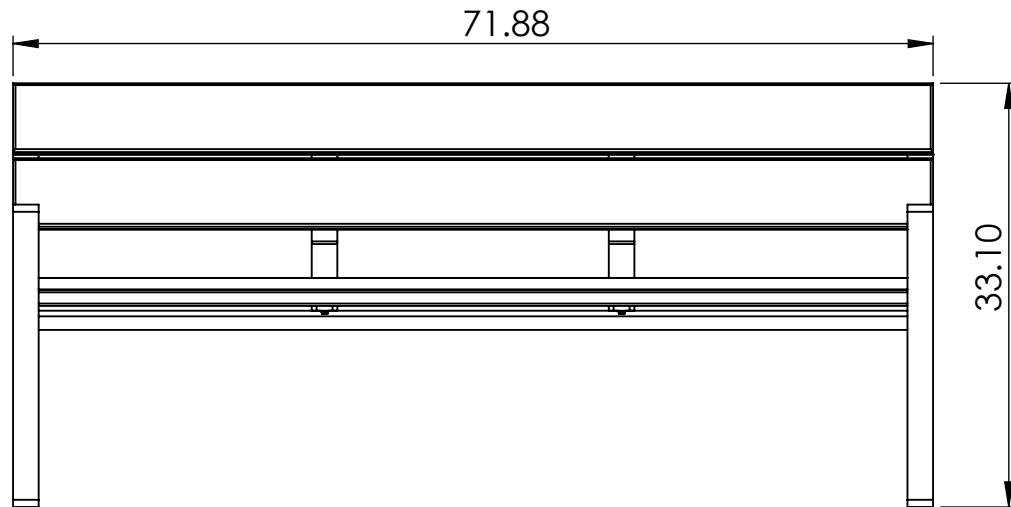

BENCH SPECIFICATIONS

BC1946

TOP

FRONT

CONSTRUCTION MATERIALS:
Recycled Plastic
HARDWARE:
Stainless Steel

SIDE

ALL DIMENSIONS ARE SHOWN IN INCHES