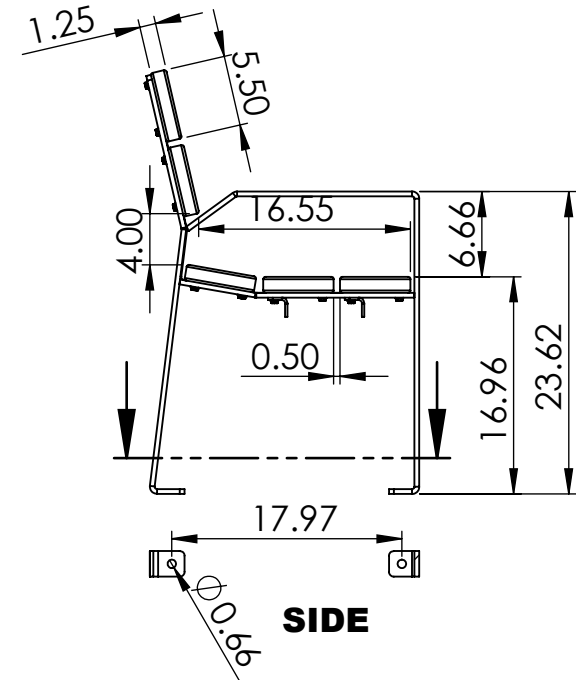

BENCH SPECIFICATIONS

BC1946

TOP

FRONT

CONSTRUCTION MATERIALS:
Recycled Plastic
HARDWARE:
Stainless Steel

SIDE

ALL DIMENSIONS ARE SHOWN IN INCHES