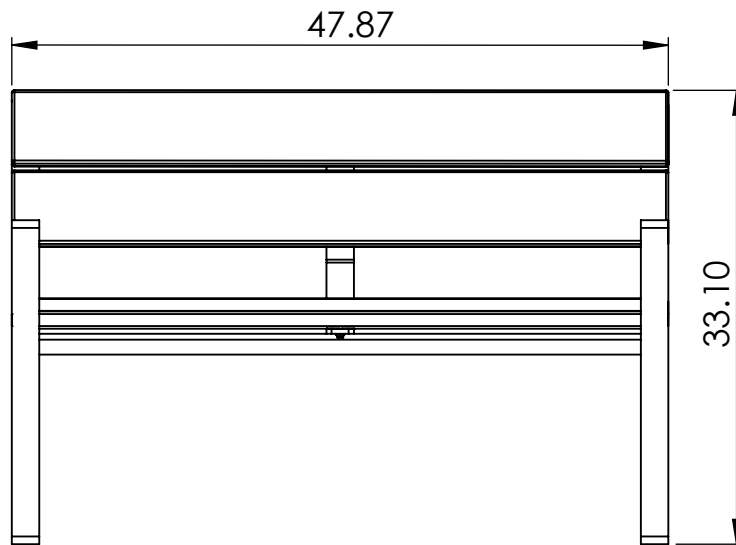

BENCH SPECIFICATIONS

BC1944

CONSTRUCTION MATERIALS:
Recycled Plastic
HARDWARE:
Stainless Steel

FRONT

ALL DIMENSIONS ARE SHOWN IN INCHES