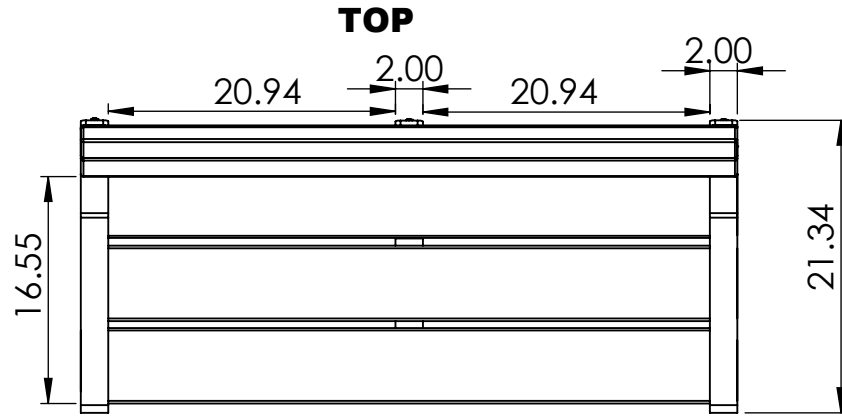

BENCH SPECIFICATIONS

BC1944

CONSTRUCTION MATERIALS:
Recycled Plastic
HARDWARE:
Stainless Steel

FRONT

ALL DIMENSIONS ARE SHOWN IN INCHES