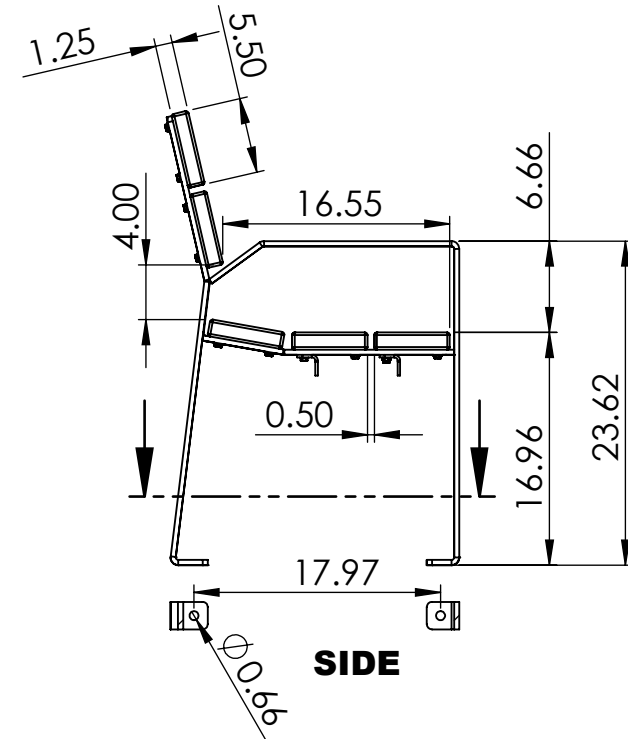

BENCH SPECIFICATIONS

BC1944

CONSTRUCTION MATERIALS:
Recycled Plastic
HARDWARE:
Stainless Steel

FRONT

ALL DIMENSIONS ARE SHOWN IN INCHES