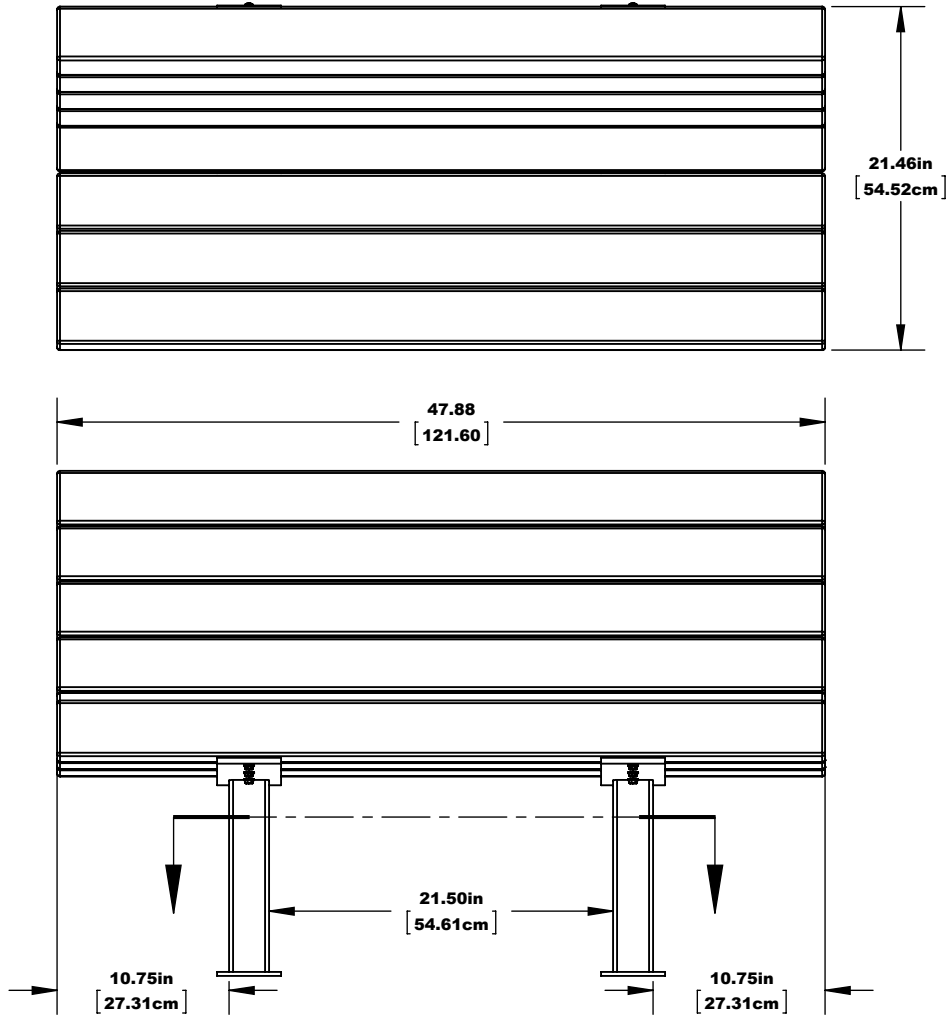

SPECIFICATIONS BC1270

TOP VIEW

MOUNTING DETAIL

CONSTRUCTION MATERIALS:
Recycled Plastic, Powder Coated Steel
HARDWARE:
Stainless Steel