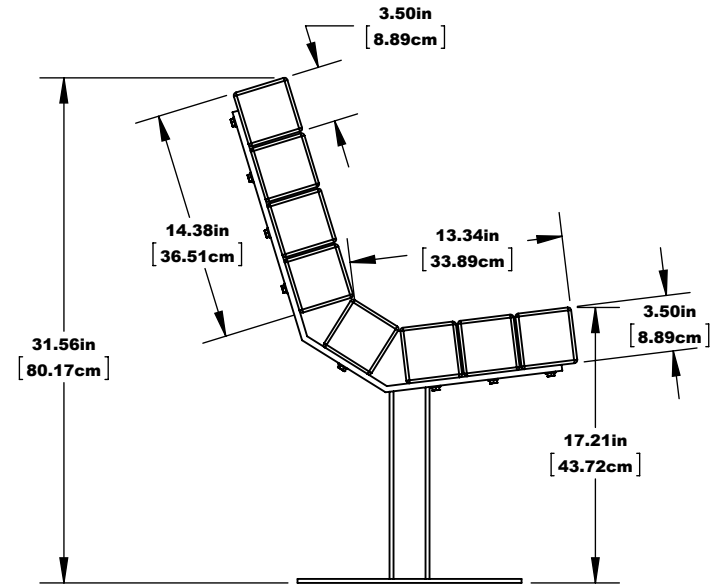

SPECIFICATIONS BC1270

TOP VIEW

MOUNTING DETAIL

CONSTRUCTION MATERIALS:
Recycled Plastic, Powder Coated Steel
HARDWARE:
Stainless Steel