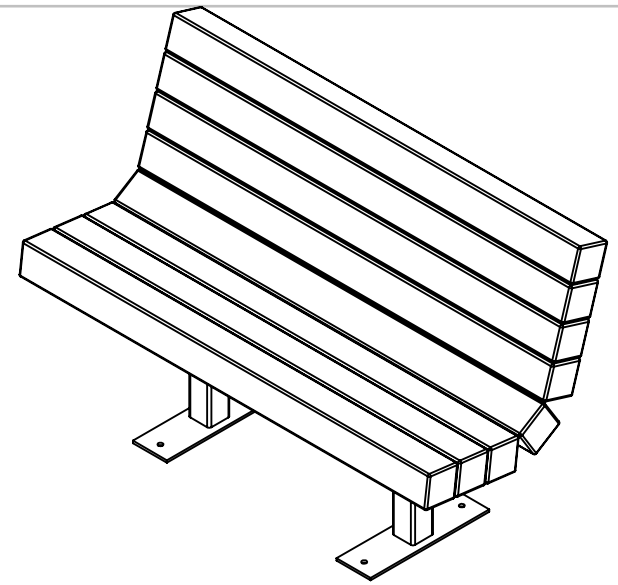

SPECIFICATIONS BC1270

TOP VIEW

MOUNTING DETAIL

CONSTRUCTION MATERIALS:
Recycled Plastic, Powder Coated Steel
HARDWARE:
Stainless Steel