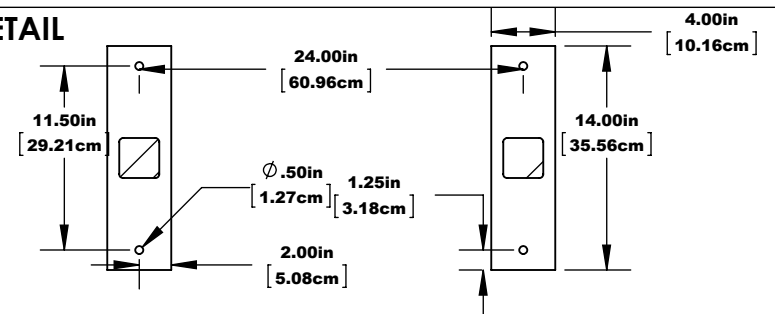

SPECIFICATIONS BC1270

TOP VIEW

MOUNTING DETAIL

CONSTRUCTION MATERIALS:
Recycled Plastic, Powder Coated Steel
HARDWARE:
Stainless Steel