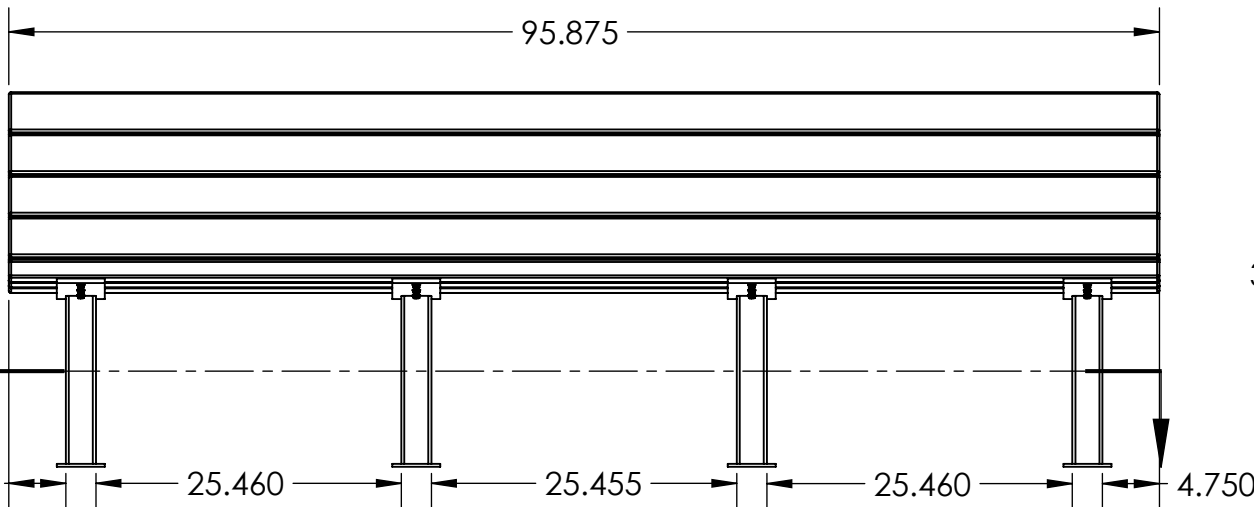

BENCH SPECIFICATIONS BC1330

ALL DIMENSIONS SHOWN IN INCHES

CONSTRUCTION MATERIALS:
Recycled Plastic, Powder Coated Steel
HARDWARE:
Stainless Steel

MOUNTING DETAIL