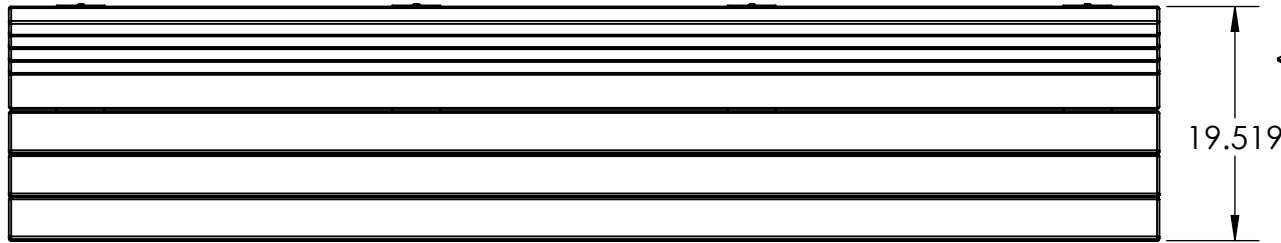

BENCH SPECIFICATIONS BC1330

ALL DIMENSIONS SHOWN IN INCHES

CONSTRUCTION MATERIALS:
Recycled Plastic, Powder Coated Steel
HARDWARE:
Stainless Steel

MOUNTING DETAIL