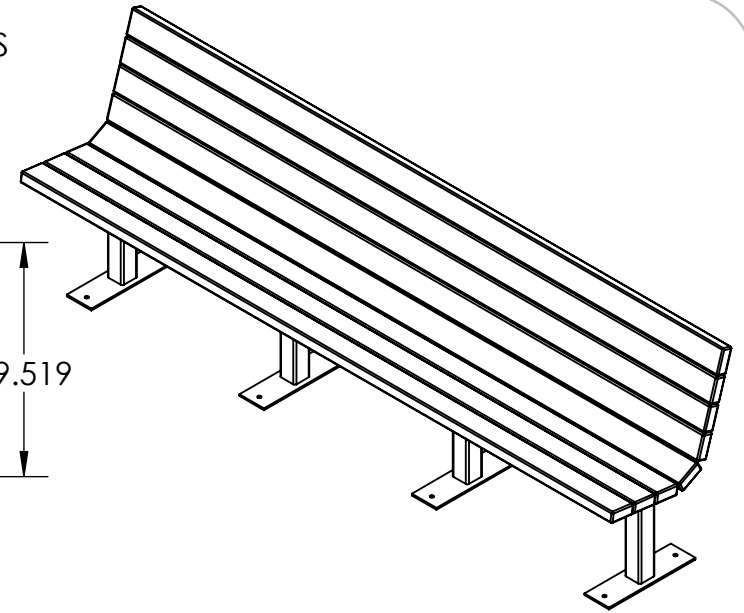

BENCH SPECIFICATIONS BC1330

ALL DIMENSIONS SHOWN IN INCHES

CONSTRUCTION MATERIALS:
Recycled Plastic, Powder Coated Steel
HARDWARE:
Stainless Steel

MOUNTING DETAIL