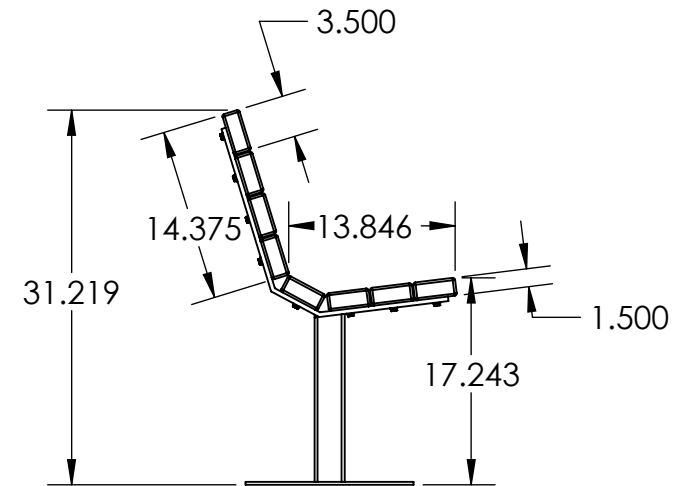

BENCH SPECIFICATIONS BC1330

ALL DIMENSIONS SHOWN IN INCHES

CONSTRUCTION MATERIALS:
Recycled Plastic, Powder Coated Steel
HARDWARE:
Stainless Steel

MOUNTING DETAIL