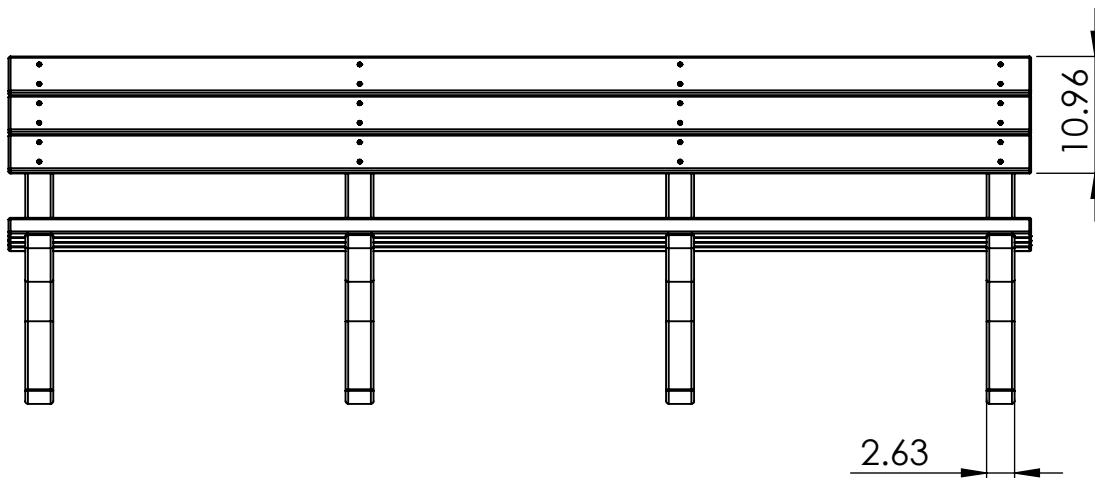

BENCH SPECIFICATIONS

REV# 3
1/18/18

TOP

FRONT

SIDE

CONSTRUCTION MATERIALS:
Recycled Plastic
HARDWARE:
Stainless Steel

ALL DIMENSION SHOWN IN INCHES