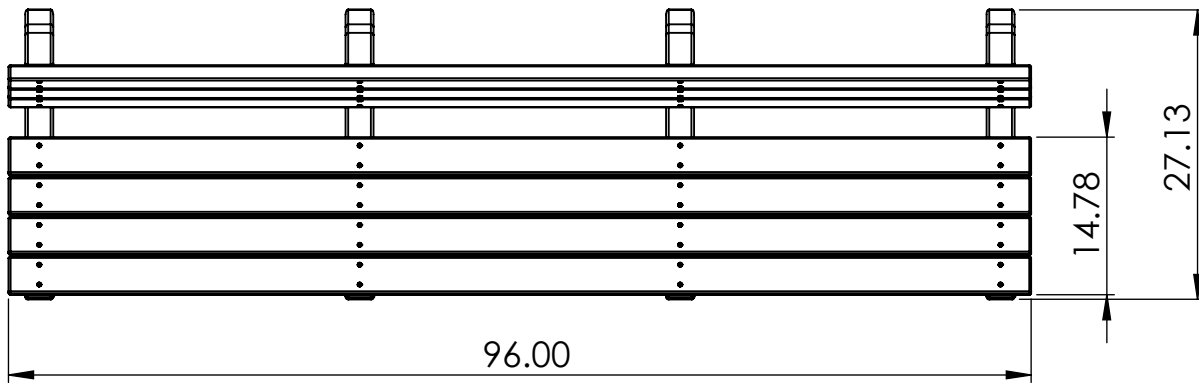

BENCH SPECIFICATIONS

REV# 3
1/18/18

TOP

FRONT

SIDE

CONSTRUCTION MATERIALS:
Recycled Plastic
HARDWARE:
Stainless Steel

ALL DIMENSION SHOWN IN INCHES