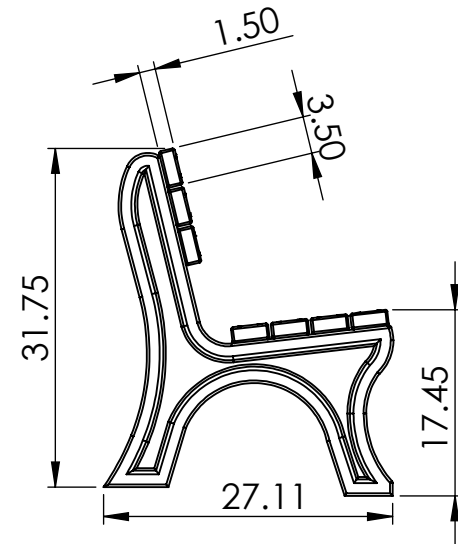

BENCH SPECIFICATIONS

REV# 3
1/18/18

TOP

FRONT

SIDE

CONSTRUCTION MATERIALS:
Recycled Plastic
HARDWARE:
Stainless Steel

ALL DIMENSION SHOWN IN INCHES