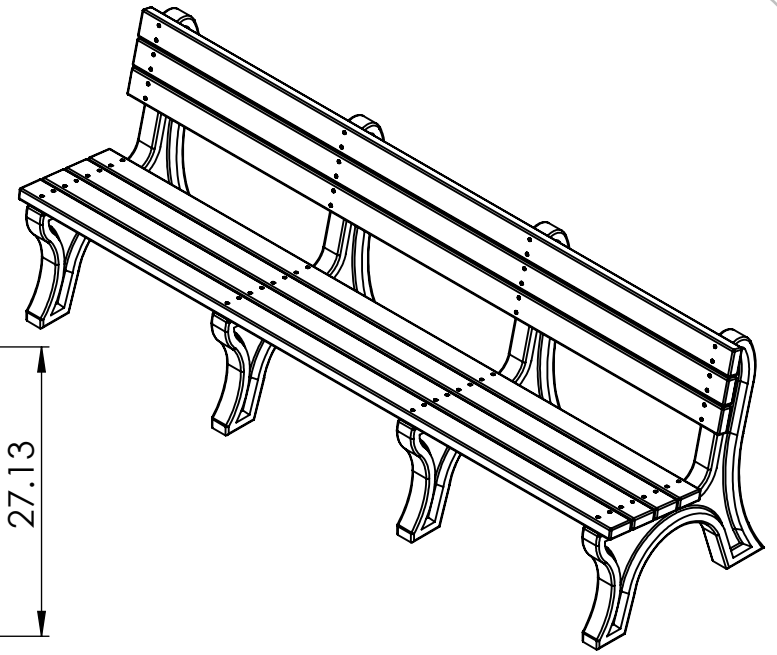

BENCH SPECIFICATIONS

REV# 3
1/18/18

TOP

FRONT

SIDE

CONSTRUCTION MATERIALS:
Recycled Plastic
HARDWARE:
Stainless Steel

ALL DIMENSION SHOWN IN INCHES