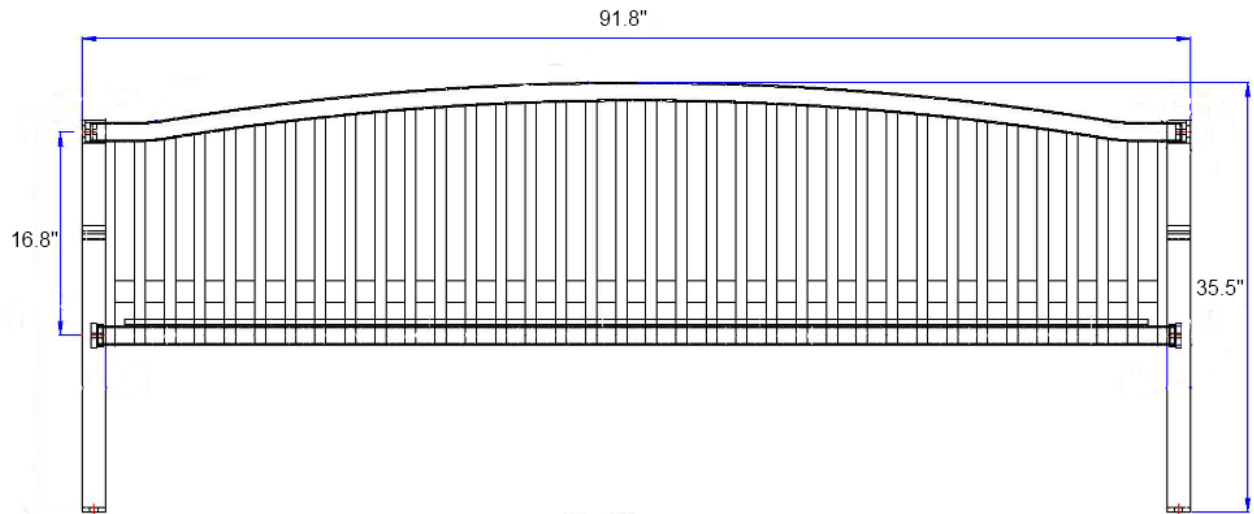

Specifications

8' Steel Slat Arched Back Park Bench

Front View

Length	Width	Height	Seat Height	Steel Slats
91.8"	25"	35.5"	19"	Width: 1.57" Thickness: 0.177" Space in between: 0.91"

Material: Cold rolled carbon steel