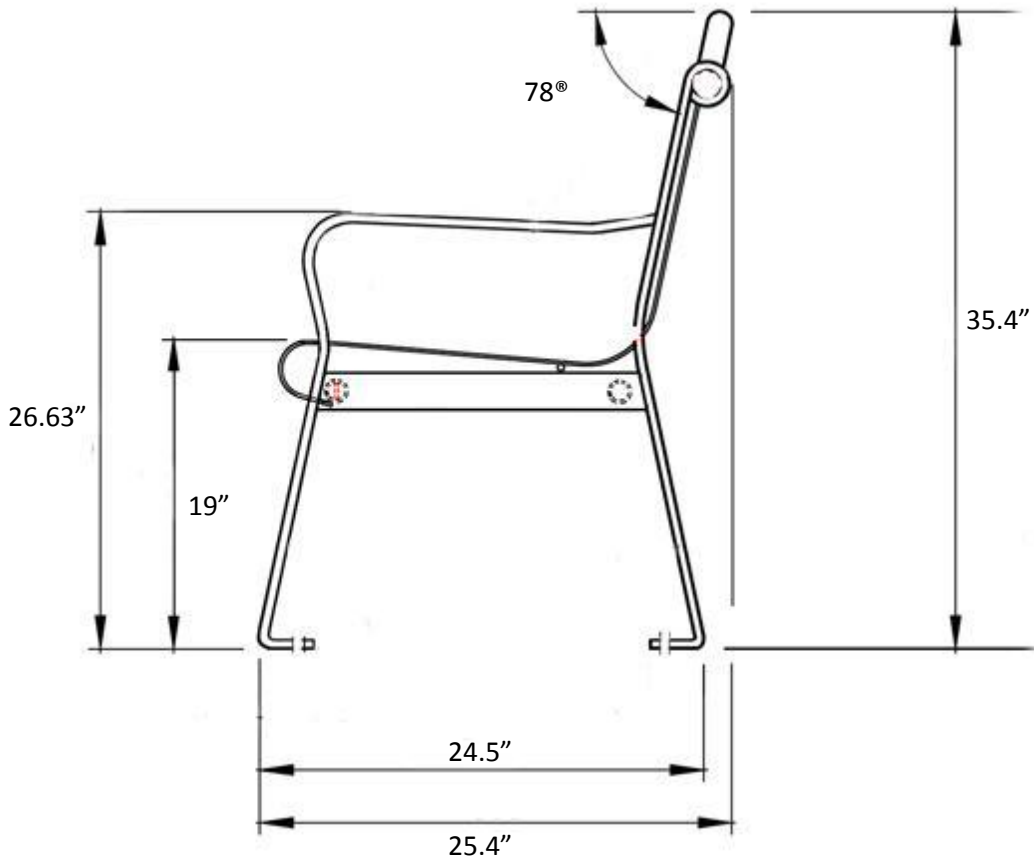

Specifications

Steel Slat Arched Back Park Bench

Front View

Length
74"

Width
25.4"

Height
35"

Seat height
19"

Steel slats
Width: 1.57"
Thickness: 0.177"
Space in between: 0.91"

Material: Cold rolled carbon steel
Finish: Powder coating
Fasteners: Stainless steel
Seat Steel Slats: 7 Gauge
Bench End Steel: 0.4" thickness

Top View

End View