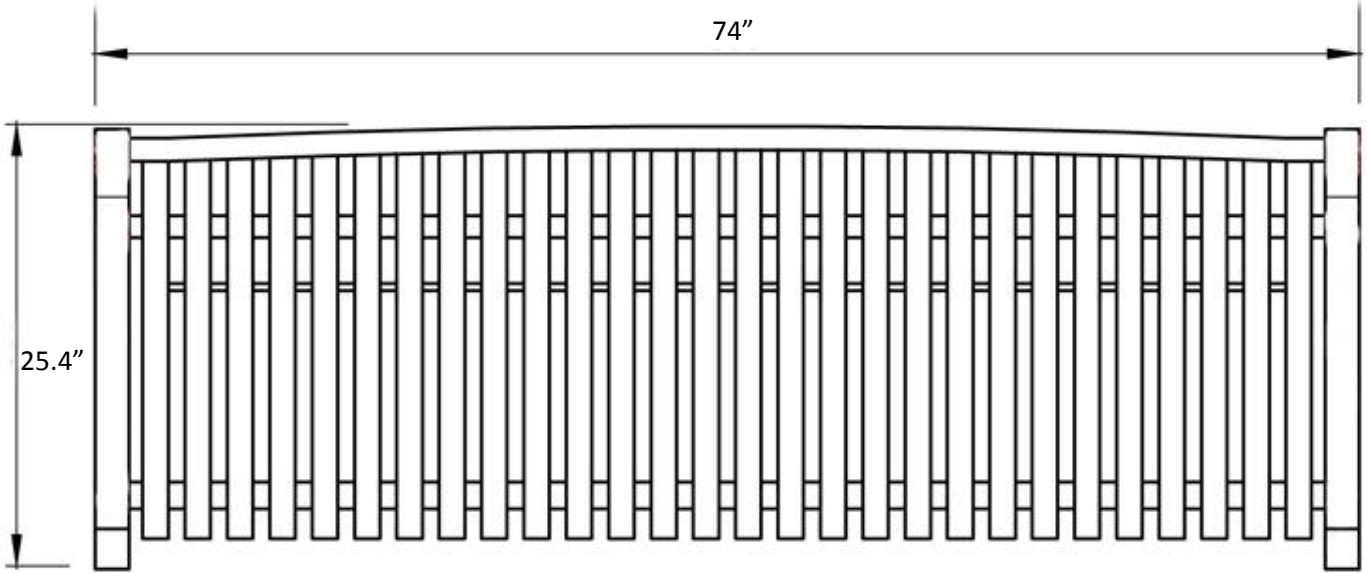

Specifications

Steel Slat Arched Back Park Bench

Front View

Length
74"

Width
25.4"

Height
35"

Seat height
19"

Steel slats
Width: 1.57"
Thickness: 0.177"
Space in between: 0.91"

Material: Cold rolled carbon steel
Finish: Powder coating
Fasteners: Stainless steel
Seat Steel Slats: 7 Gauge
Bench End Steel: 0.4" thickness

Top View

End View