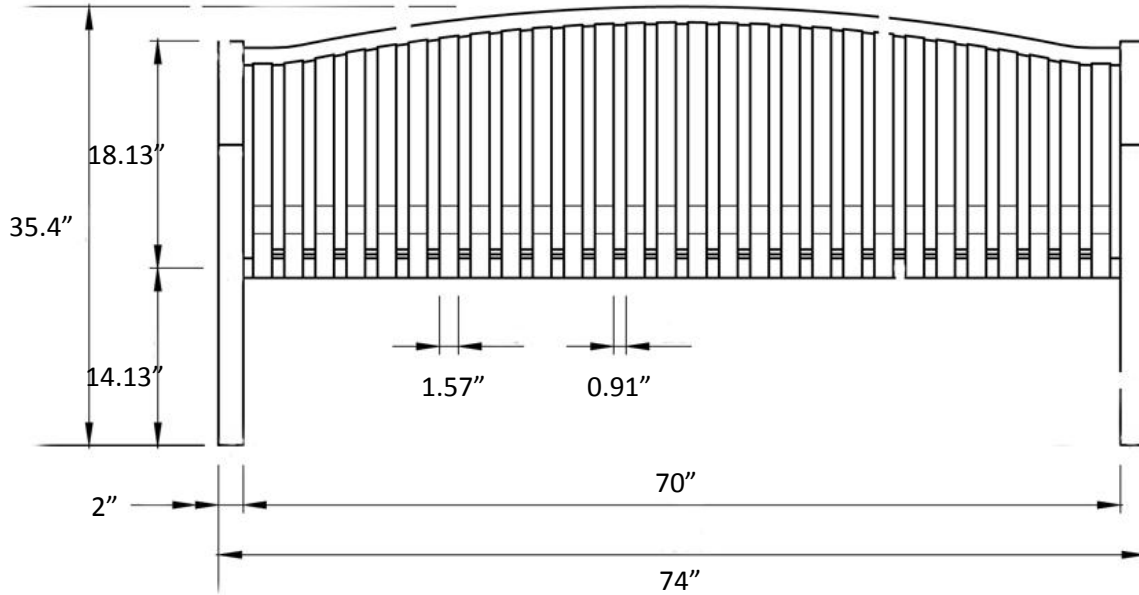

Specifications

Steel Slat Arched Back Park Bench

Front View

Length
74"

Width
25.4"

Height
35"

Seat height
19"

Steel slats
Width: 1.57"
Thickness: 0.177"
Space in between: 0.91"

Material: Cold rolled carbon steel
Finish: Powder coating
Fasteners: Stainless steel
Seat Steel Slats: 7 Gauge
Bench End Steel: 0.4" thickness

Top View

End View