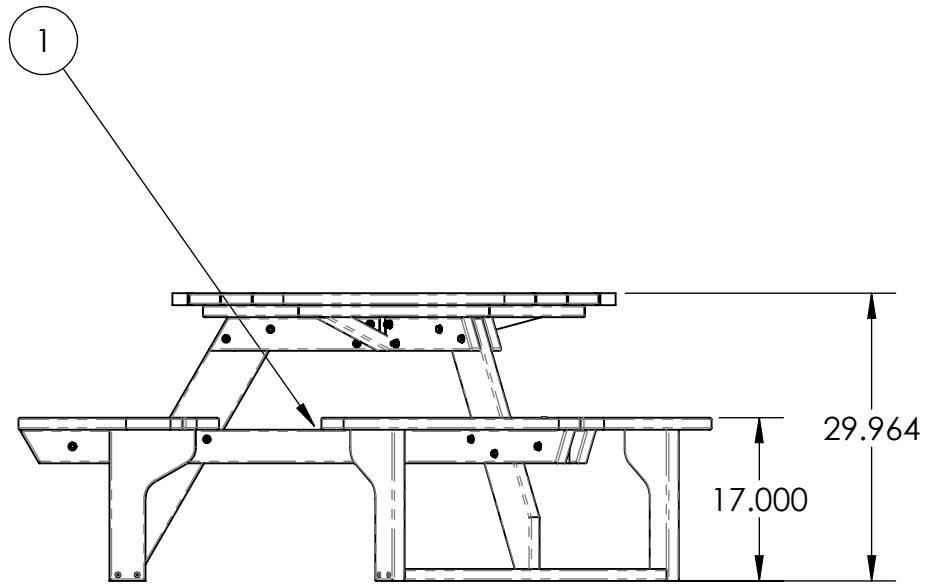

TABLE ASSEMBLY SPECIFICATIONS TB1600

FRONT

TOP

NOTE: ALL MATERIAL IS RECYCLED PLASTIC LUMBER UNLESS NOTED

TABLE ASSEMBLY SPECIFICATIONS TB1600

① HUB CONNECTOR DETAILS

② TABLE TOP DETAILS

③ SEAT DETAILS