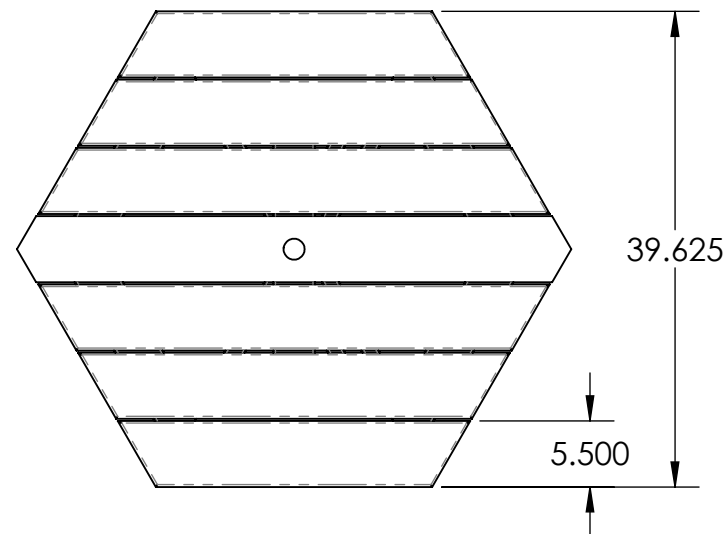

TABLE ASSEMBLY SPECIFICATIONS TB1600

FRONT

TOP

NOTE: ALL MATERIAL IS RECYCLED PLASTIC LUMBER UNLESS NOTED

TABLE ASSEMBLY SPECIFICATIONS TB1600

① HUB CONNECTOR DETAILS

② TABLE TOP DETAILS

③ SEAT DETAILS