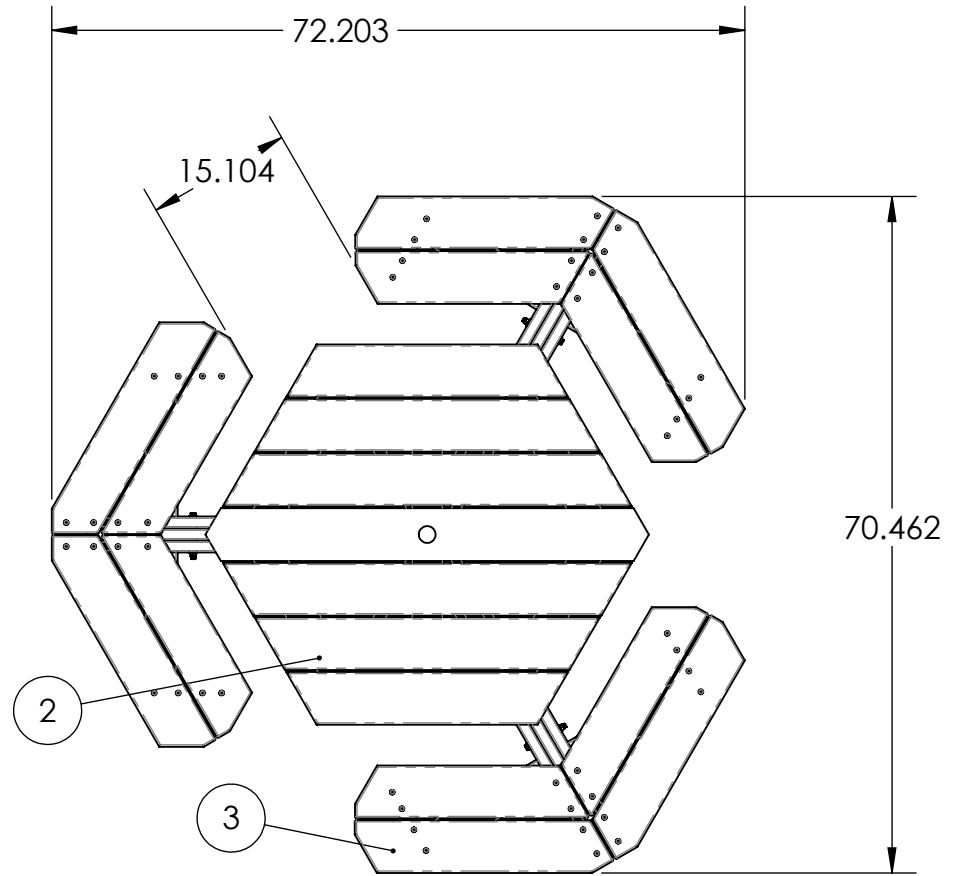

TABLE ASSEMBLY SPECIFICATIONS TB1600

FRONT

TOP

NOTE: ALL MATERIAL IS RECYCLED PLASTIC LUMBER UNLESS NOTED

TABLE ASSEMBLY SPECIFICATIONS TB1600

① HUB CONNECTOR DETAILS

② TABLE TOP DETAILS

③ SEAT DETAILS