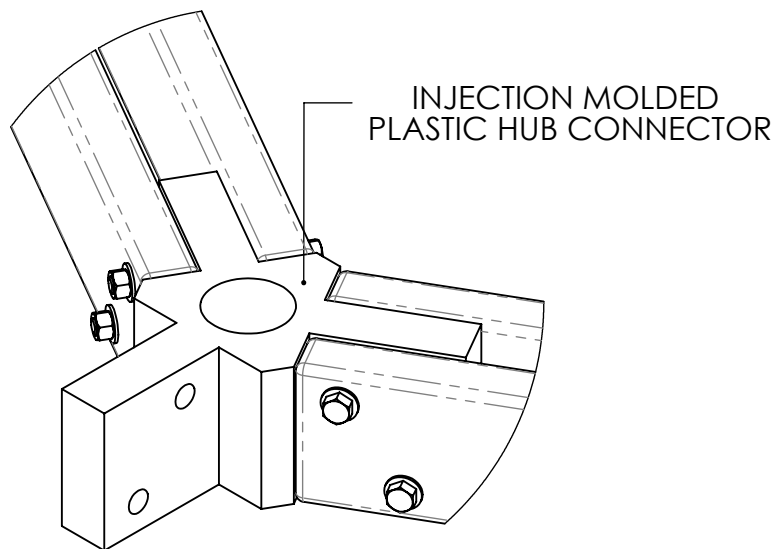

TABLE ASSEMBLY SPECIFICATIONS TB1600

FRONT

TOP

NOTE: ALL MATERIAL IS RECYCLED PLASTIC LUMBER UNLESS NOTED

TABLE ASSEMBLY SPECIFICATIONS TB1600

① HUB CONNECTOR DETAILS

② TABLE TOP DETAILS

③ SEAT DETAILS