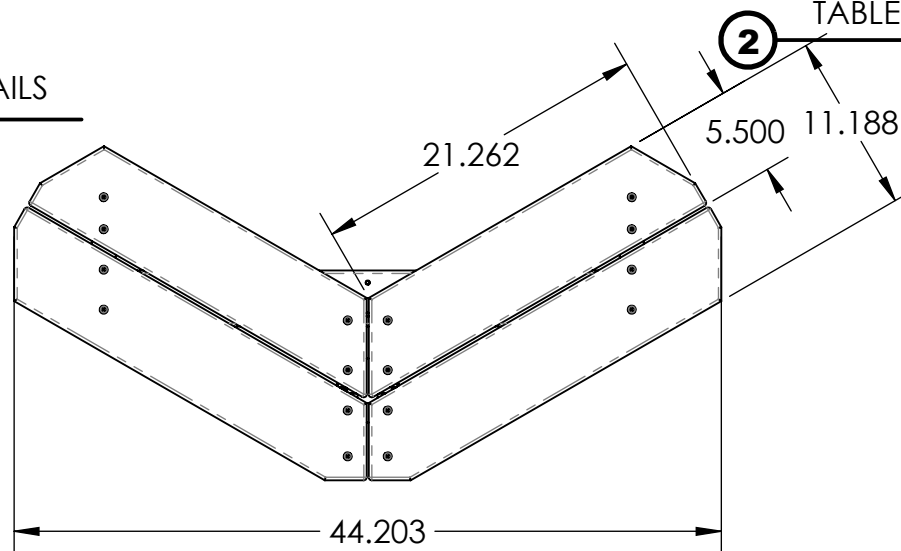

TABLE ASSEMBLY SPECIFICATIONS TB1600

FRONT

TOP

NOTE: ALL MATERIAL IS RECYCLED PLASTIC LUMBER UNLESS NOTED

TABLE ASSEMBLY SPECIFICATIONS TB1600

① HUB CONNECTOR DETAILS

② TABLE TOP DETAILS

③ SEAT DETAILS