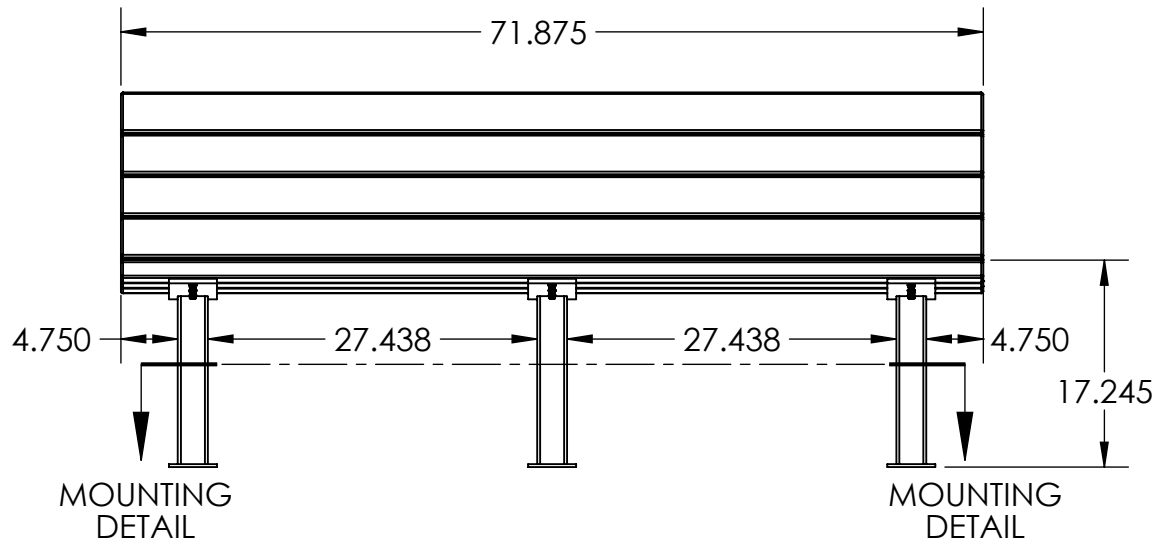

# BENCH SPECIFICATIONS

ALL DIMENSIONS SHOWN IN INCHES

BC1300  
BC1301  
BC1302  
BC1303

TOP VIEW

**CONSTRUCTION MATERIALS:**  
Recycled Plastic, Powder Coated Steel  
**HARDWARE:**  
Stainless Steel

MOUNTING DETAIL