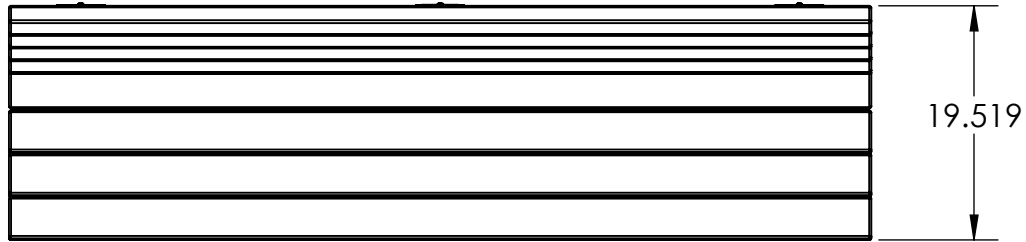

# BENCH SPECIFICATIONS

ALL DIMENSIONS SHOWN IN INCHES

BC1300  
BC1301  
BC1302  
BC1303

TOP VIEW

**CONSTRUCTION MATERIALS:**  
Recycled Plastic, Powder Coated Steel  
**HARDWARE:**  
Stainless Steel

MOUNTING DETAIL