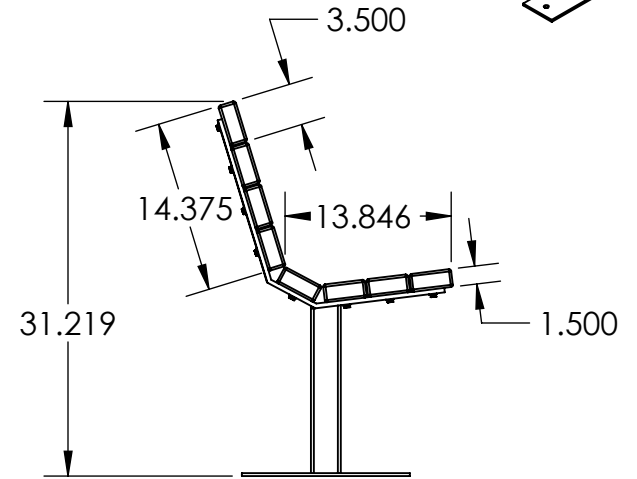

# BENCH SPECIFICATIONS

ALL DIMENSIONS SHOWN IN INCHES

BC1300  
BC1301  
BC1302  
BC1303

TOP VIEW

**CONSTRUCTION MATERIALS:**  
Recycled Plastic, Powder Coated Steel  
**HARDWARE:**  
Stainless Steel

MOUNTING DETAIL