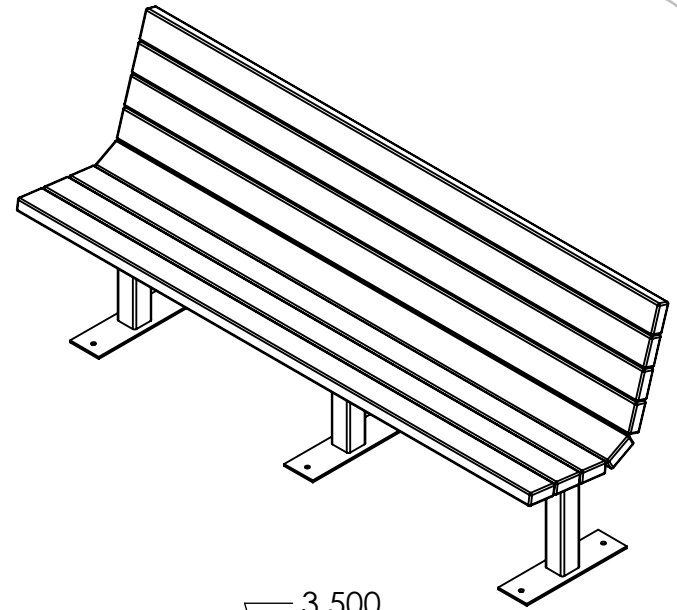

# BENCH SPECIFICATIONS

ALL DIMENSIONS SHOWN IN INCHES

BC1300  
BC1301  
BC1302  
BC1303

TOP VIEW

**CONSTRUCTION MATERIALS:**  
Recycled Plastic, Powder Coated Steel  
**HARDWARE:**  
Stainless Steel

MOUNTING DETAIL