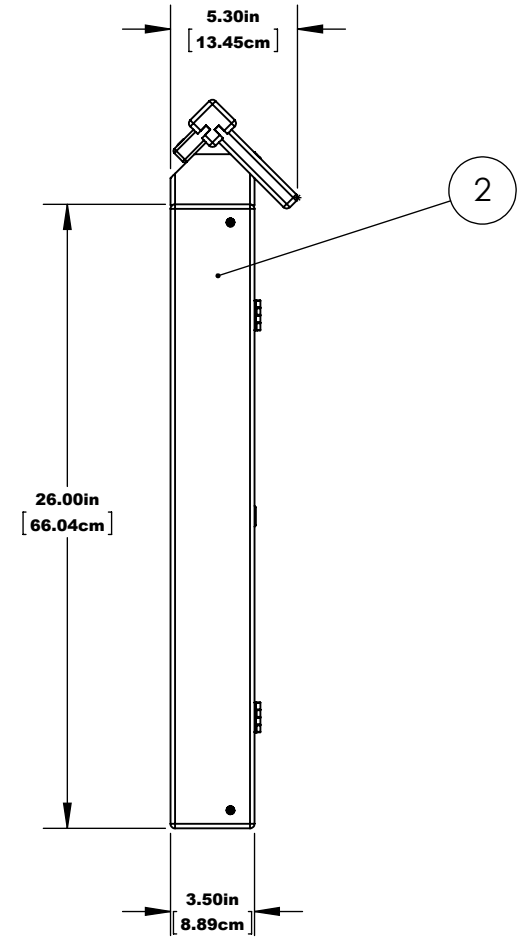

MEDIUM HORIZONTAL MESSAGE CENTER WALL MOUNT

REV #2 7-21-2016

FRONT

SIDE

MEDIUM HORIZONTAL MESSAGE CENTER WALL MOUNT

REV #2 7-21-2016

1 MESSAGE CENTER DETAILS

2 MESSAGE CENTER DEPTH DETAILS

HARDWARE: STAINLESS STEEL
MATERIAL: RECYCLED PLASTIC, ACRYLIC, 1/4" CORK