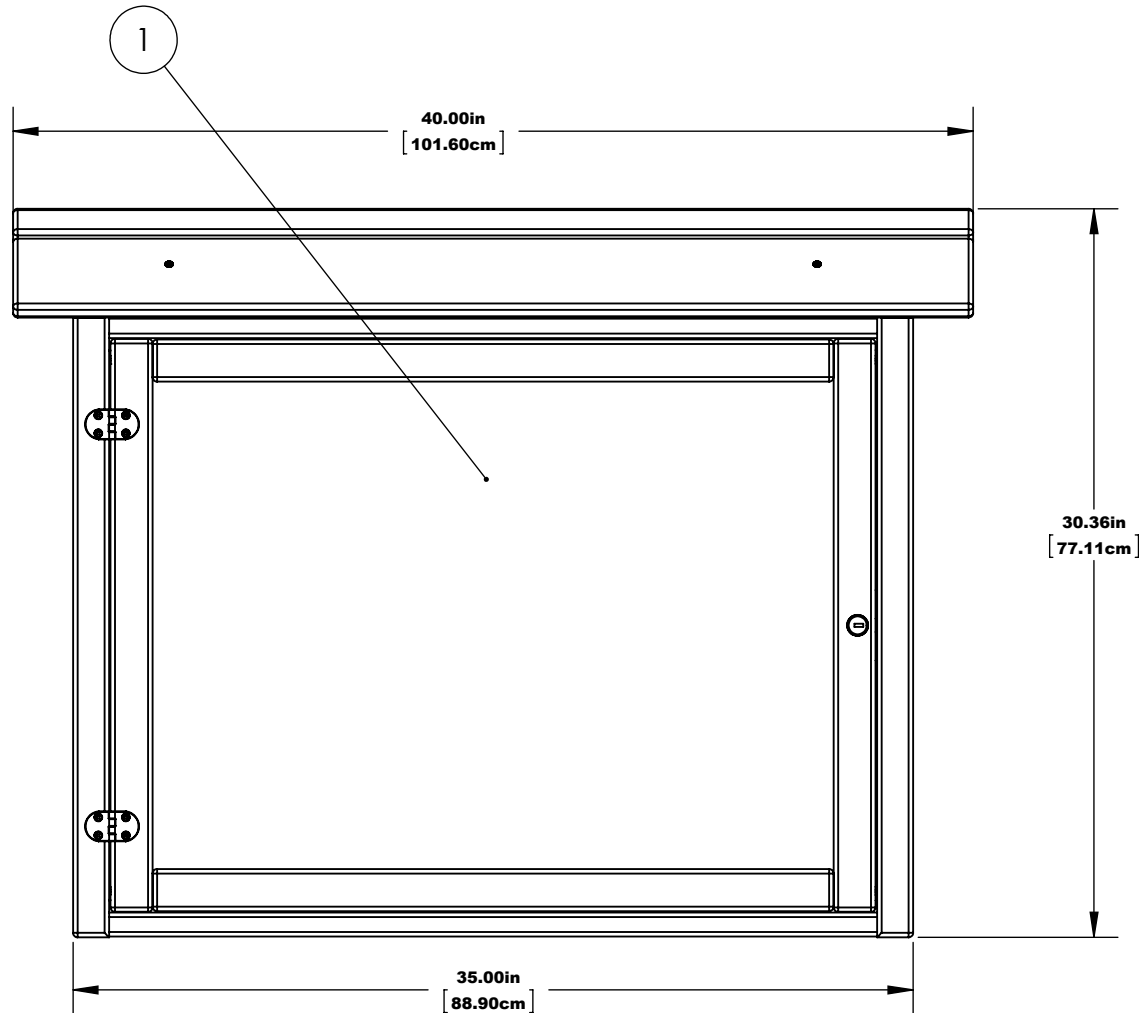

MEDIUM HORIZONTAL MESSAGE CENTER WALL MOUNT

REV #2 7-21-2016

FRONT

SIDE

MEDIUM HORIZONTAL MESSAGE CENTER WALL MOUNT

REV #2 7-21-2016

1 MESSAGE CENTER DETAILS

2 MESSAGE CENTER DEPTH DETAILS

HARDWARE: STAINLESS STEEL
MATERIAL: RECYCLED PLASTIC, ACRYLIC, 1/4" CORK