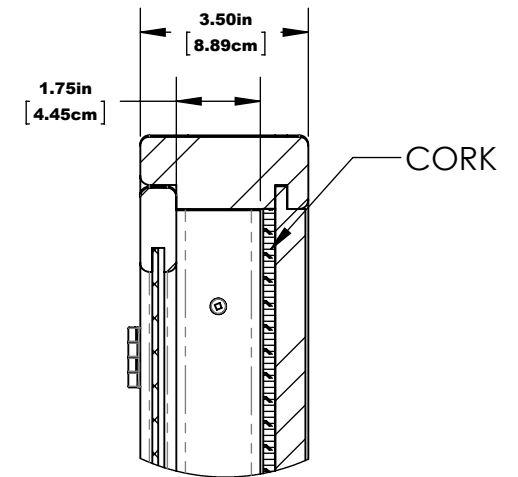

MEDIUM HORIZONTAL MESSAGE CENTER WALL MOUNT

REV #2 7-21-2016

FRONT

SIDE

MEDIUM HORIZONTAL MESSAGE CENTER WALL MOUNT

REV #2 7-21-2016

1 MESSAGE CENTER DETAILS

2 MESSAGE CENTER DEPTH DETAILS

HARDWARE: STAINLESS STEEL
MATERIAL: RECYCLED PLASTIC, ACRYLIC, 1/4" CORK