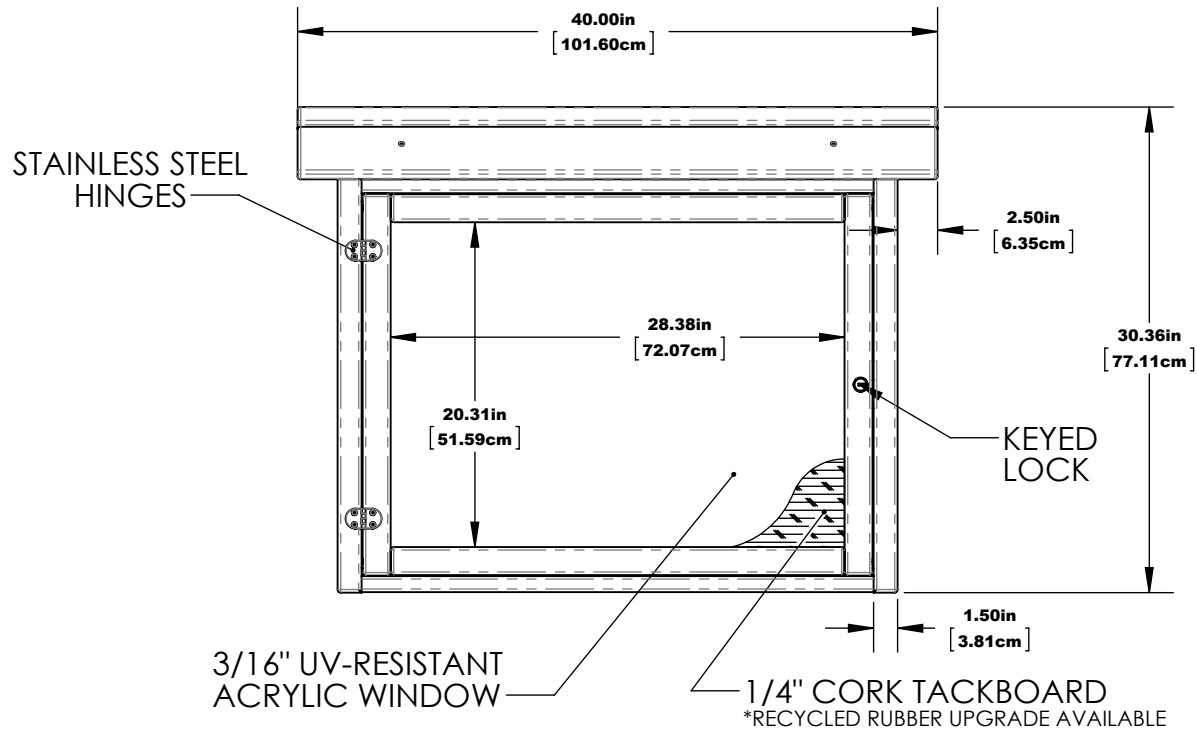

MEDIUM HORIZONTAL MESSAGE CENTER WALL MOUNT

REV #2 7-21-2016

FRONT

SIDE

MEDIUM HORIZONTAL MESSAGE CENTER WALL MOUNT

REV #2 7-21-2016

1 MESSAGE CENTER DETAILS

2 MESSAGE CENTER DEPTH DETAILS

HARDWARE: STAINLESS STEEL
MATERIAL: RECYCLED PLASTIC, ACRYLIC, 1/4" CORK