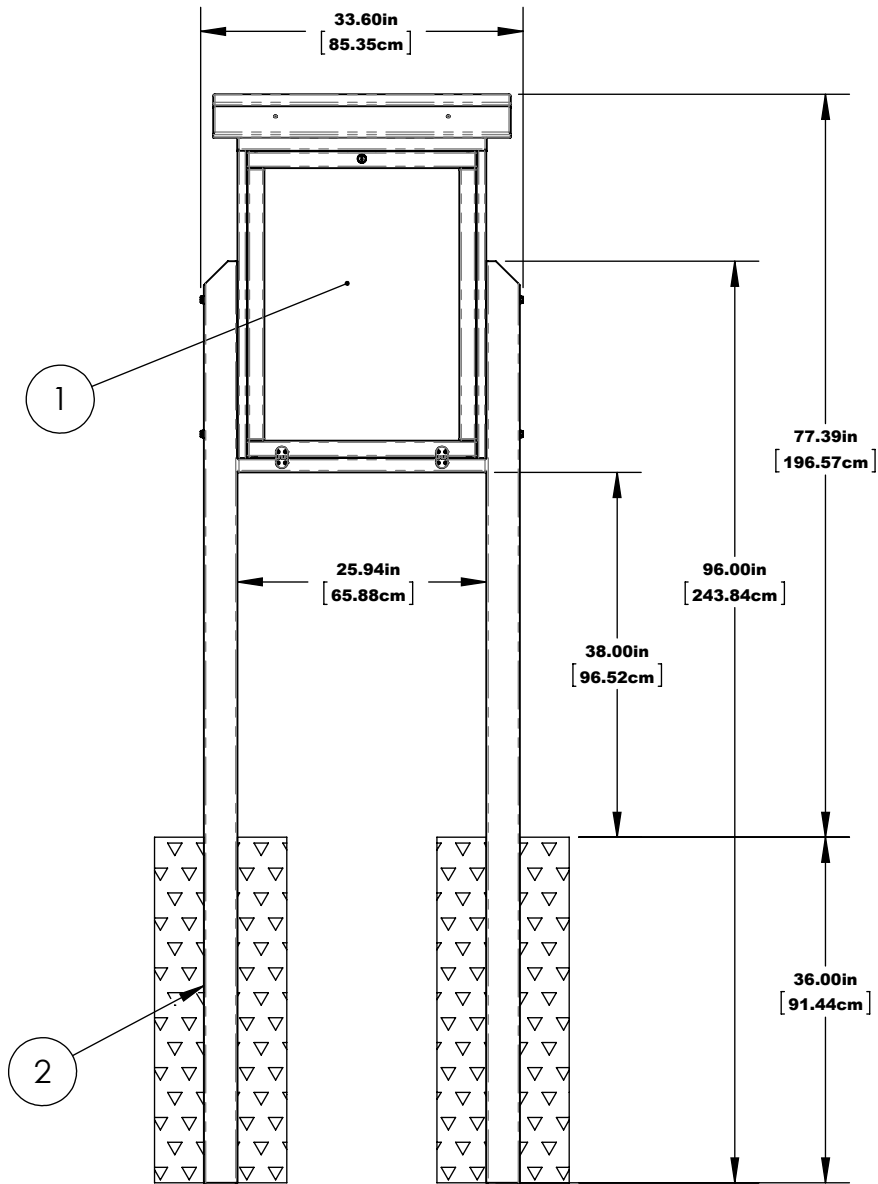

MEDIUM DOUBLE SIDED MESSAGE CENTER INGROUND MOUNT

FRONT

NOTE:
CHECK LOCAL CODES FOR
FROST DEPTH IN YOUR AREA

SIDE

D

NOTE:
CHECK LOCAL CODES FOR
FROST DEPTH IN YOUR AREA

2 MOUNTING DETAILS

HARDWARE: STAINLESS STEEL
MATERIAL: RECYCLED PLASTIC, ACRYLIC, 1/4" CORK