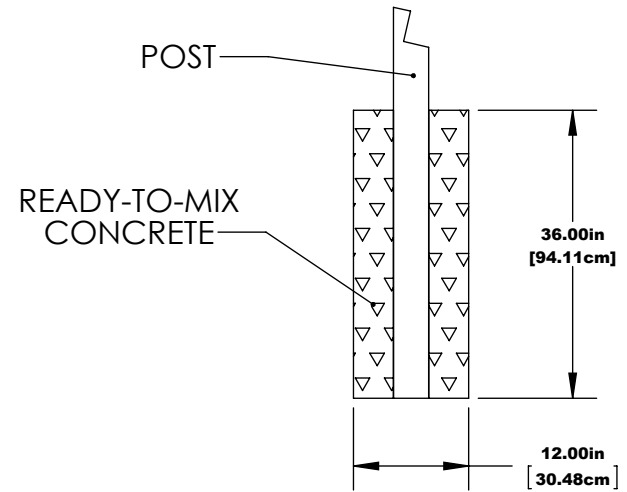

MEDIUM DOUBLE SIDED MESSAGE CENTER INGROUND MOUNT

FRONT

NOTE:
CHECK LOCAL CODES FOR
FROST DEPTH IN YOUR AREA

SIDE

D

NOTE:
CHECK LOCAL CODES FOR
FROST DEPTH IN YOUR AREA

2 MOUNTING DETAILS

HARDWARE: STAINLESS STEEL
MATERIAL: RECYCLED PLASTIC, ACRYLIC, 1/4" CORK