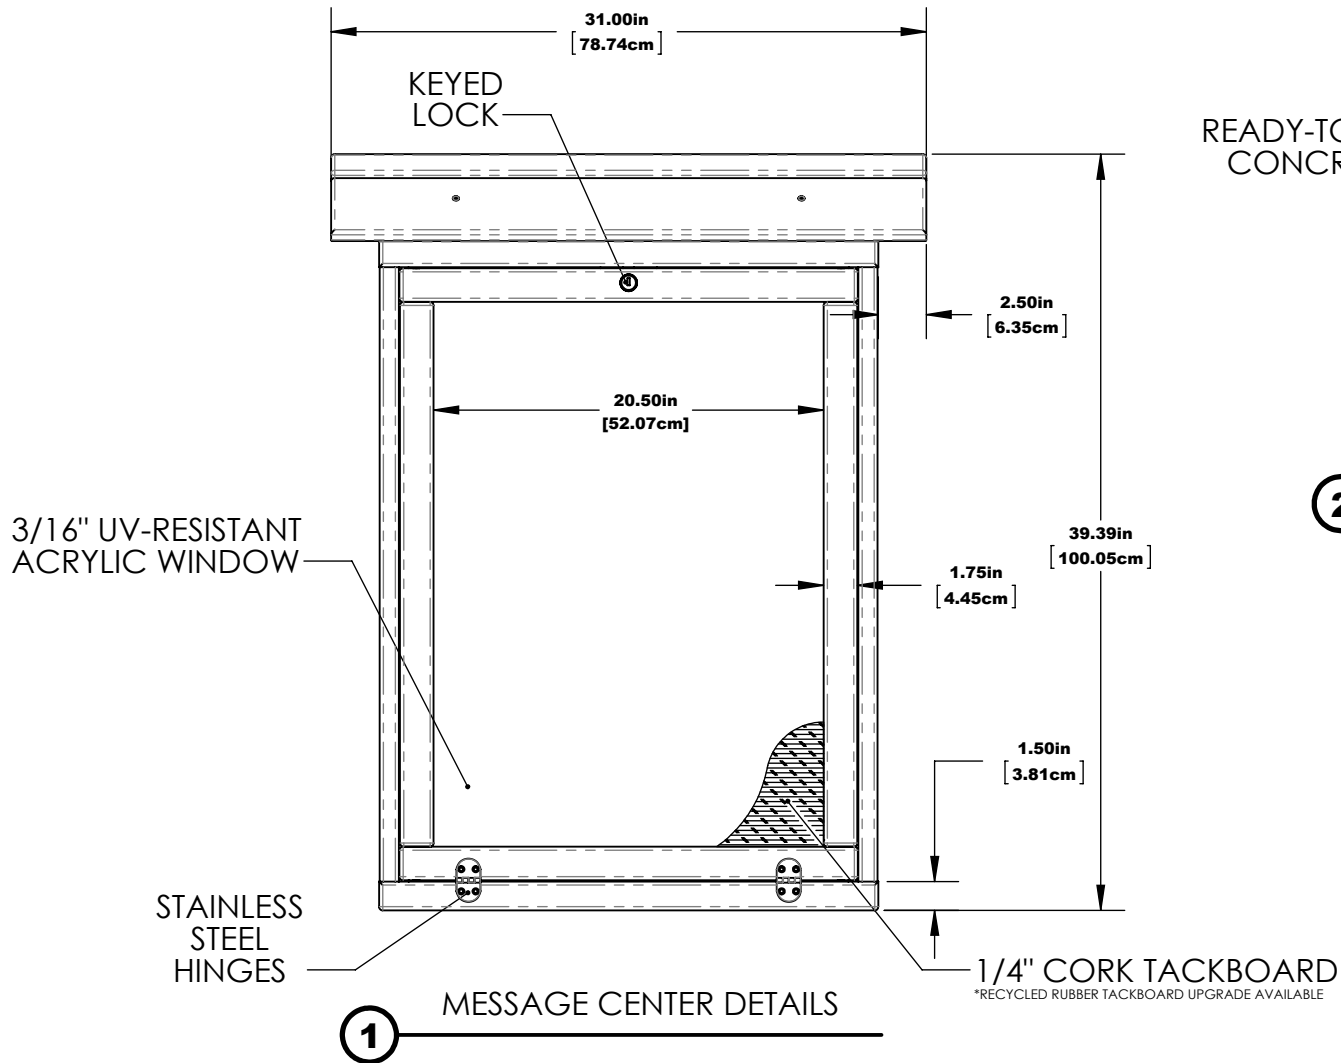

MEDIUM DOUBLE SIDED MESSAGE CENTER INGROUND MOUNT

FRONT

NOTE:
CHECK LOCAL CODES FOR
FROST DEPTH IN YOUR AREA

SIDE

D

NOTE:
CHECK LOCAL CODES FOR
FROST DEPTH IN YOUR AREA

2 MOUNTING DETAILS

HARDWARE: STAINLESS STEEL
MATERIAL: RECYCLED PLASTIC, ACRYLIC, 1/4" CORK