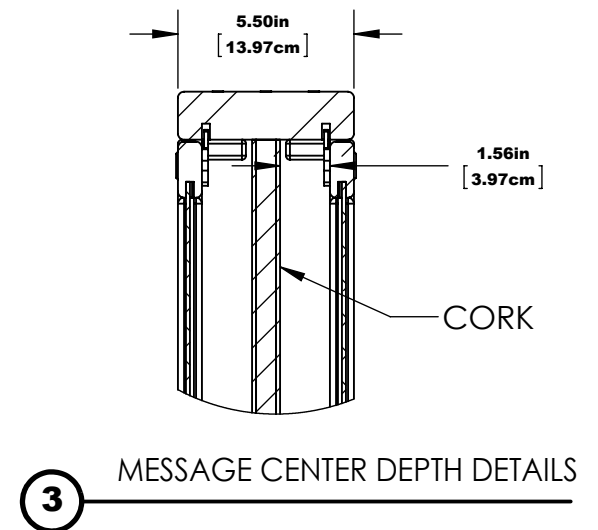

MEDIUM DOUBLE SIDED MESSAGE CENTER INGROUND MOUNT

FRONT

NOTE:
CHECK LOCAL CODES FOR
FROST DEPTH IN YOUR AREA

SIDE

D

NOTE:
CHECK LOCAL CODES FOR
FROST DEPTH IN YOUR AREA

2 MOUNTING DETAILS

HARDWARE: STAINLESS STEEL
MATERIAL: RECYCLED PLASTIC, ACRYLIC, 1/4" CORK