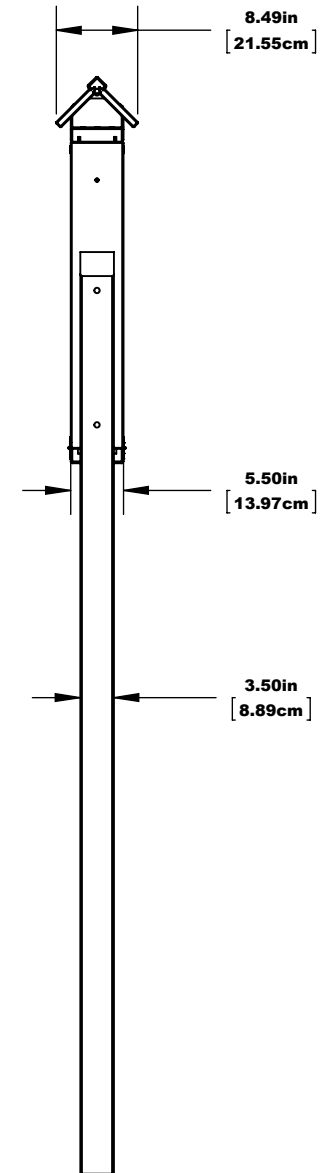

MEDIUM DOUBLE SIDED MESSAGE CENTER INGROUND MOUNT

FRONT

NOTE:
CHECK LOCAL CODES FOR
FROST DEPTH IN YOUR AREA

SIDE

D

NOTE:
CHECK LOCAL CODES FOR
FROST DEPTH IN YOUR AREA

2 MOUNTING DETAILS

HARDWARE: STAINLESS STEEL
MATERIAL: RECYCLED PLASTIC, ACRYLIC, 1/4" CORK