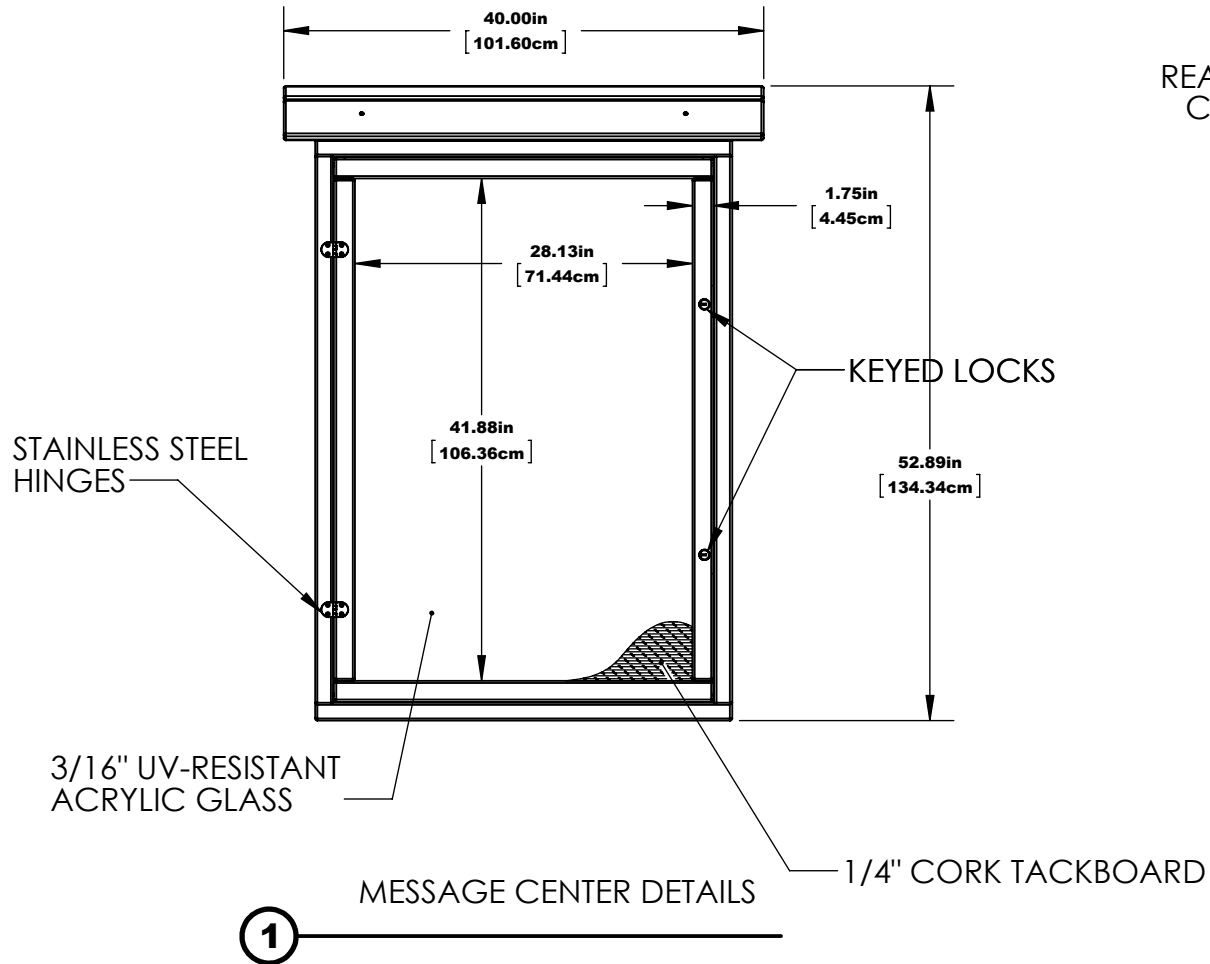

LARGE VERTICAL MESSAGE CENTER INGROUND MOUNT

FRONT

SIDE

NOTE:
CHECK LOCAL CODES FOR
FROST DEPTH IN YOUR AREA

LARGE VERTICAL MESSAGE CENTER INGROUND MOUNT

NOTE:
CHECK LOCAL CODES FOR
FROST DEPTH IN YOUR AREA

HARDWARE: STAINLESS STEEL
MATERIAL: RECYCLED PLASTIC, ACRYLIC, 1/4" CORK