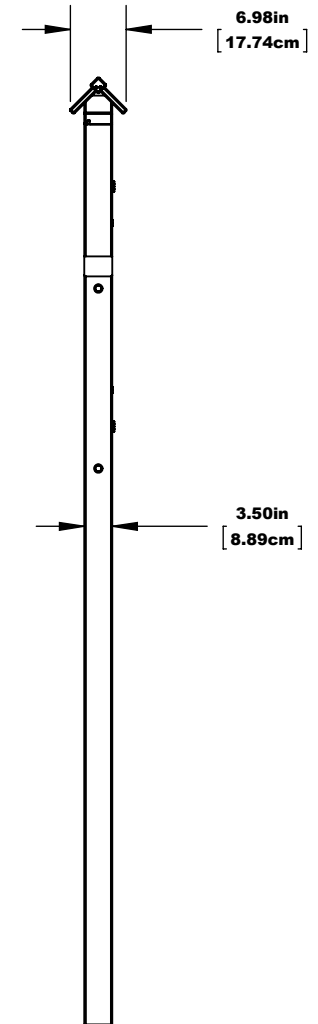

LARGE VERTICAL MESSAGE CENTER INGROUND MOUNT

FRONT

SIDE

NOTE:
CHECK LOCAL CODES FOR
FROST DEPTH IN YOUR AREA

LARGE VERTICAL MESSAGE CENTER INGROUND MOUNT

NOTE:
CHECK LOCAL CODES FOR
FROST DEPTH IN YOUR AREA

HARDWARE: STAINLESS STEEL
MATERIAL: RECYCLED PLASTIC, ACRYLIC, 1/4" CORK