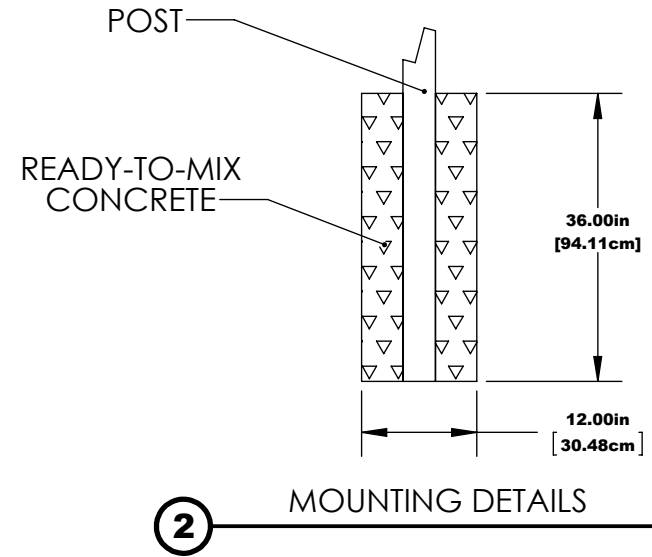

LARGE VERTICAL MESSAGE CENTER INGROUND MOUNT

FRONT

SIDE

NOTE:
CHECK LOCAL CODES FOR
FROST DEPTH IN YOUR AREA

LARGE VERTICAL MESSAGE CENTER INGROUND MOUNT

NOTE:
CHECK LOCAL CODES FOR
FROST DEPTH IN YOUR AREA

HARDWARE: STAINLESS STEEL
MATERIAL: RECYCLED PLASTIC, ACRYLIC, 1/4" CORK