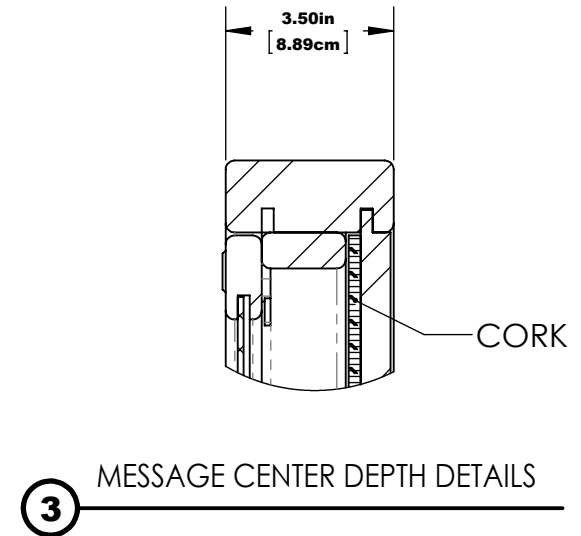

LARGE VERTICAL MESSAGE CENTER INGROUND MOUNT

FRONT

SIDE

NOTE:
CHECK LOCAL CODES FOR
FROST DEPTH IN YOUR AREA

LARGE VERTICAL MESSAGE CENTER INGROUND MOUNT

NOTE:
CHECK LOCAL CODES FOR
FROST DEPTH IN YOUR AREA

HARDWARE: STAINLESS STEEL
MATERIAL: RECYCLED PLASTIC, ACRYLIC, 1/4" CORK