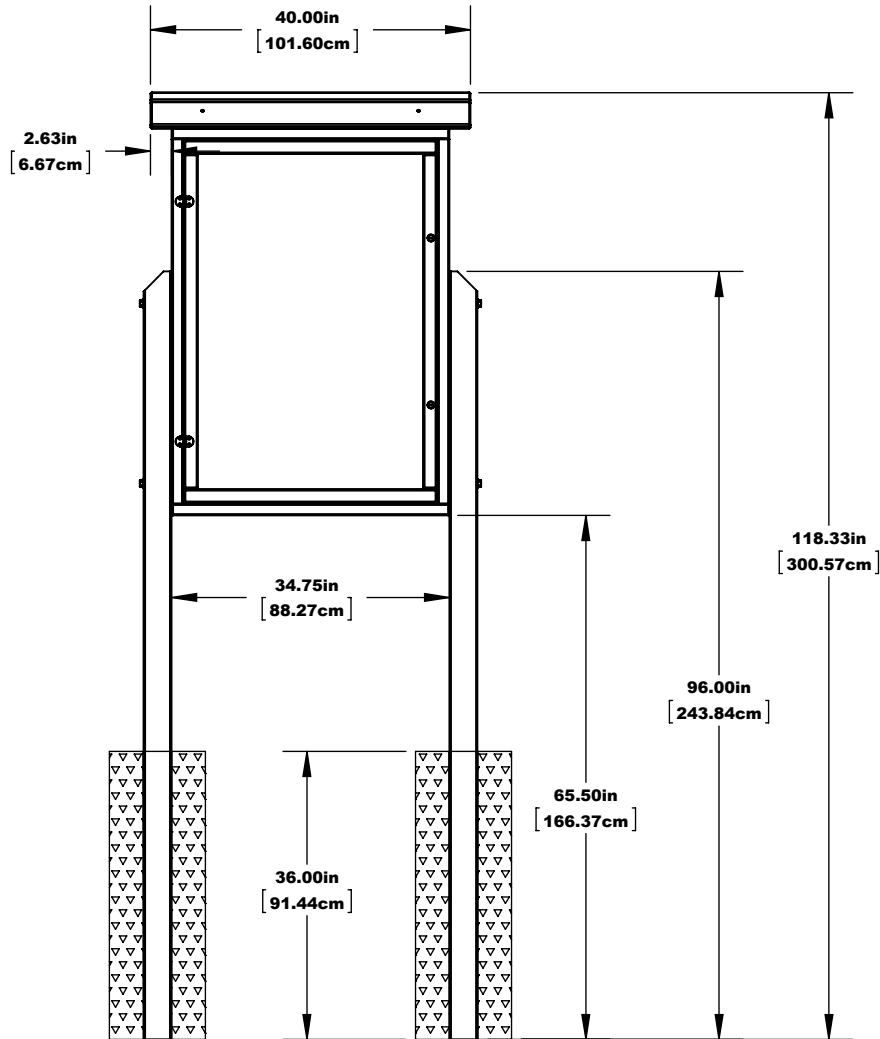

LARGE VERTICAL MESSAGE CENTER INGROUND MOUNT

FRONT

SIDE

NOTE:
CHECK LOCAL CODES FOR
FROST DEPTH IN YOUR AREA

LARGE VERTICAL MESSAGE CENTER INGROUND MOUNT

NOTE:
CHECK LOCAL CODES FOR
FROST DEPTH IN YOUR AREA

HARDWARE: STAINLESS STEEL
MATERIAL: RECYCLED PLASTIC, ACRYLIC, 1/4" CORK