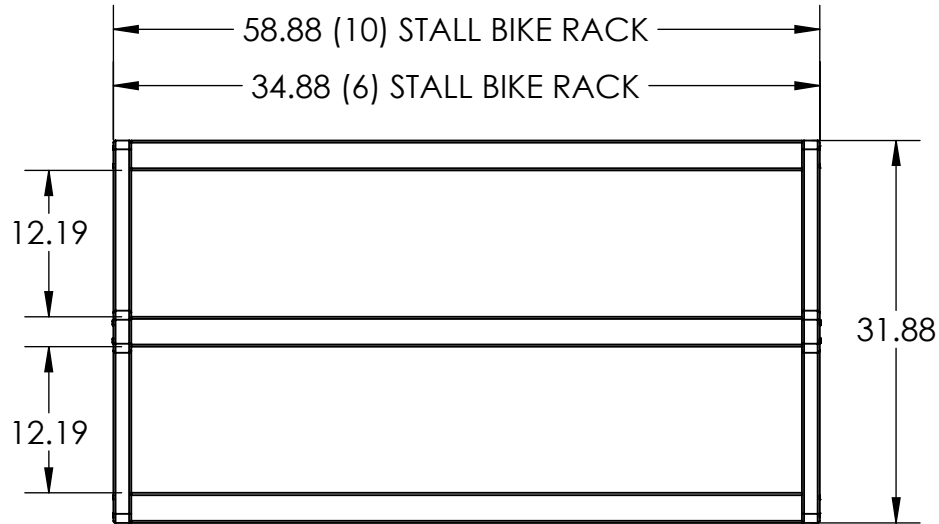

SPECIFICATIONS BK1010 - BK1015

CONSTRUCTION MATERIALS:
Recycled Plastic
HARDWARE:
Stainless Steel

ALL DIMENSIONS ARE SHOWN IN INCHES