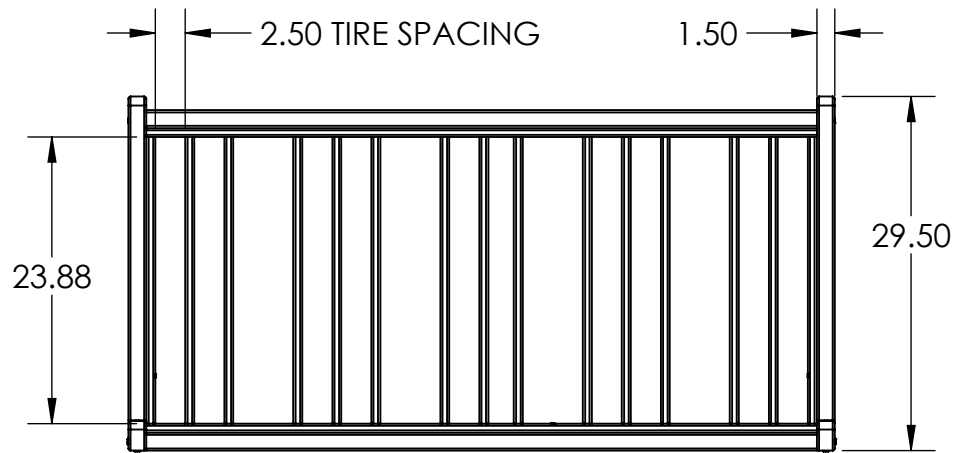

SPECIFICATIONS BK1010 - BK1015

CONSTRUCTION MATERIALS:
Recycled Plastic
HARDWARE:
Stainless Steel

ALL DIMENSIONS ARE SHOWN IN INCHES