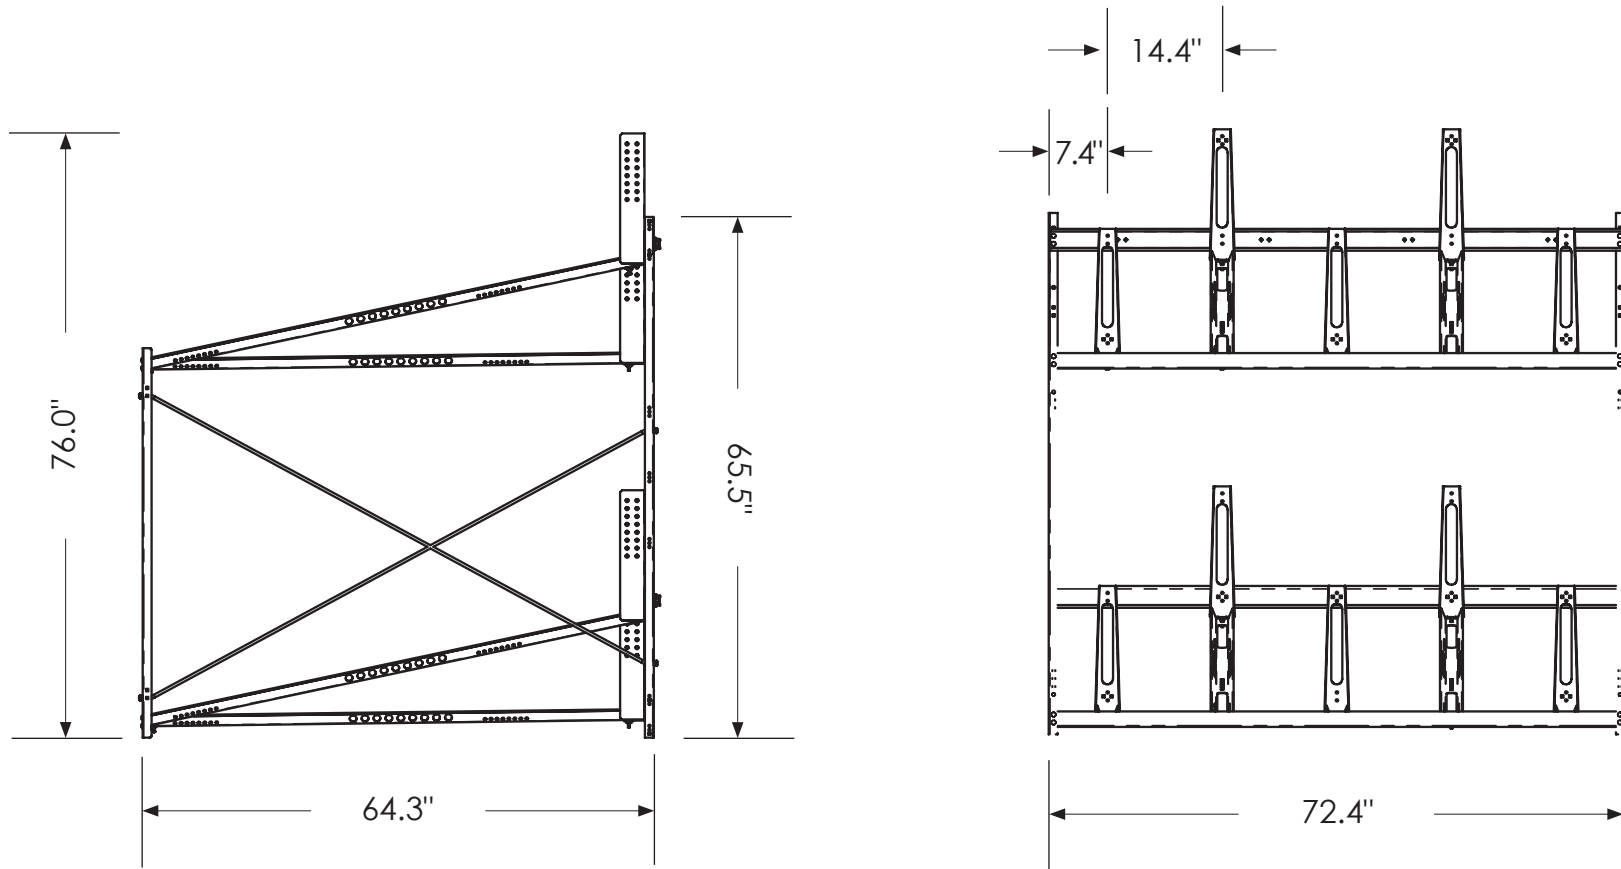

DOUBLE-STACK BIKE STORAGE RACKS - 10 BIKE CAPACITY SPECIFICATIONS

.....
TOTAL WEIGHT: 173 lbs
.....

NOTES: 1) Minimum Ceiling Height 8'0"