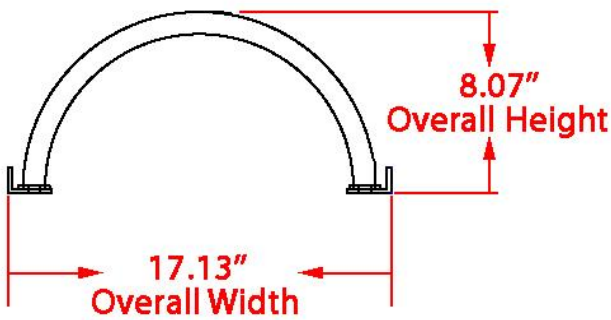

Specification Sheet

Curve-It Bike Rack [3 bike capacity]

Front View

Side View

Top View

Material:
Finish:
Tire Space:
Weight:

14-gauge steel tubing
Galvanized PLUS clear coat finish
2.17"
18 lbs.