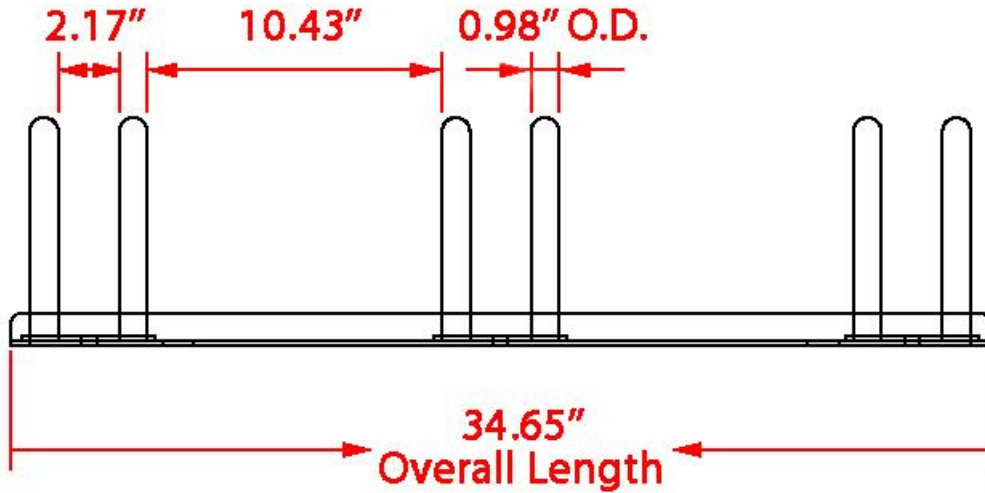

Specification Sheet

Curve-It Bike Rack [3 bike capacity]

Front View

Side View

Top View

Material:
Finish:
Tire Space:
Weight:

14-gauge steel tubing
Galvanized PLUS clear coat finish
2.17"
18 lbs.