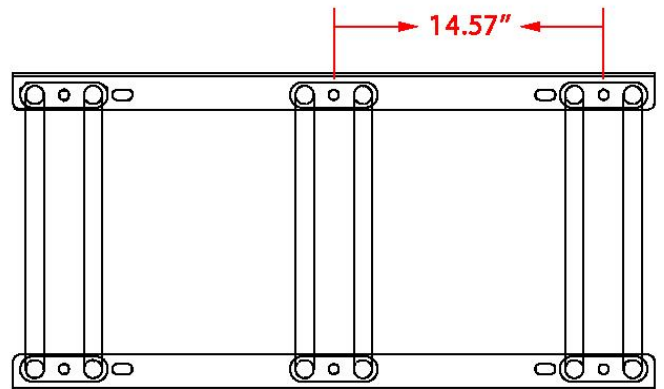

Specification Sheet

Curve-It Bike Rack [3 bike capacity]

Front View

Side View

Top View

Material:
Finish:
Tire Space:
Weight:

14-gauge steel tubing
Galvanized PLUS clear coat finish
2.17"
18 lbs.