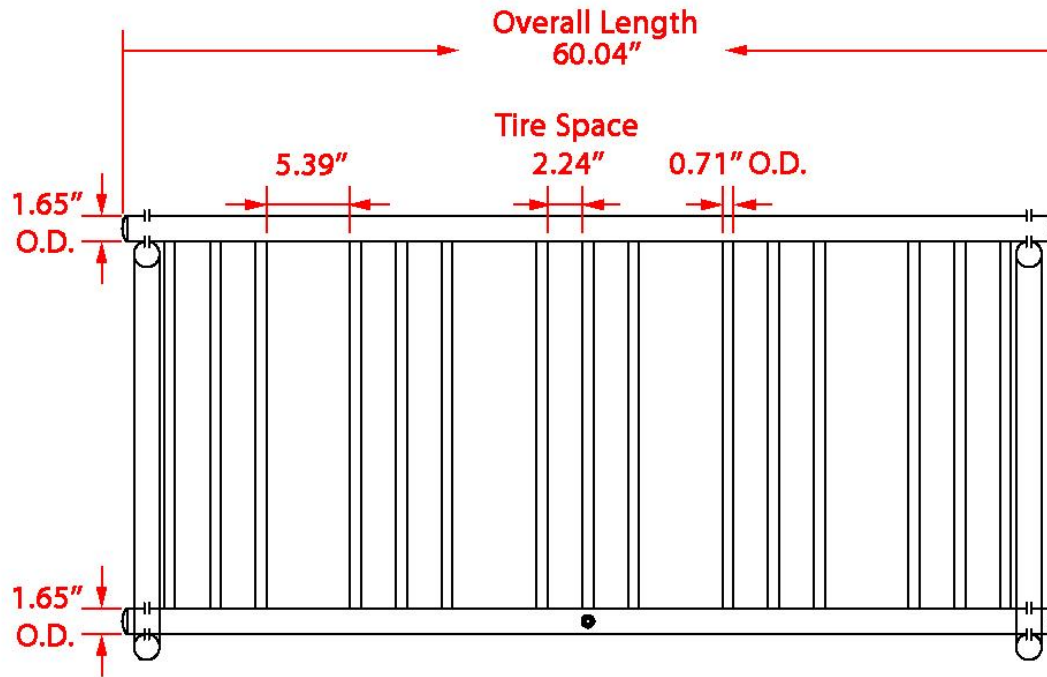

# Specification Sheet

## Traditional Bike Rack [10 bike capacity]

Front View

Side View

**Top View**

<b>Material</b>	<b>Finish</b>	<b>Dimensions</b>	<b>Weight</b>
Steel tubing	Galvanized PLUS clear coat finish	60.04" l x 37.8" w x 28.54" h	65 lbs.
<b>Type of Mount:</b>	Portable		
<b>Size of Tubing:</b>	Grid: 0.71" x 15-gauge Frame: 1.65" x 14-gauge		