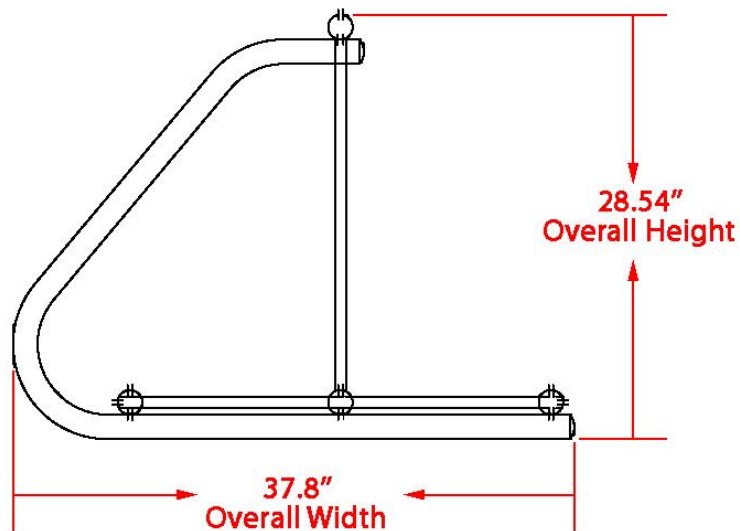

## Traditional Bike Rack [10 bike capacity]

Front View

Side View

**Top View**

<b>Material</b>	<b>Finish</b>	<b>Dimensions</b>	<b>Weight</b>
Steel tubing	Galvanized PLUS clear coat finish	60.04" l x 37.8" w x 28.54" h	65 lbs.
<b>Type of Mount:</b>	Portable		
<b>Size of Tubing:</b>	Grid: 0.71" x 15-gauge Frame: 1.65" x 14-gauge		