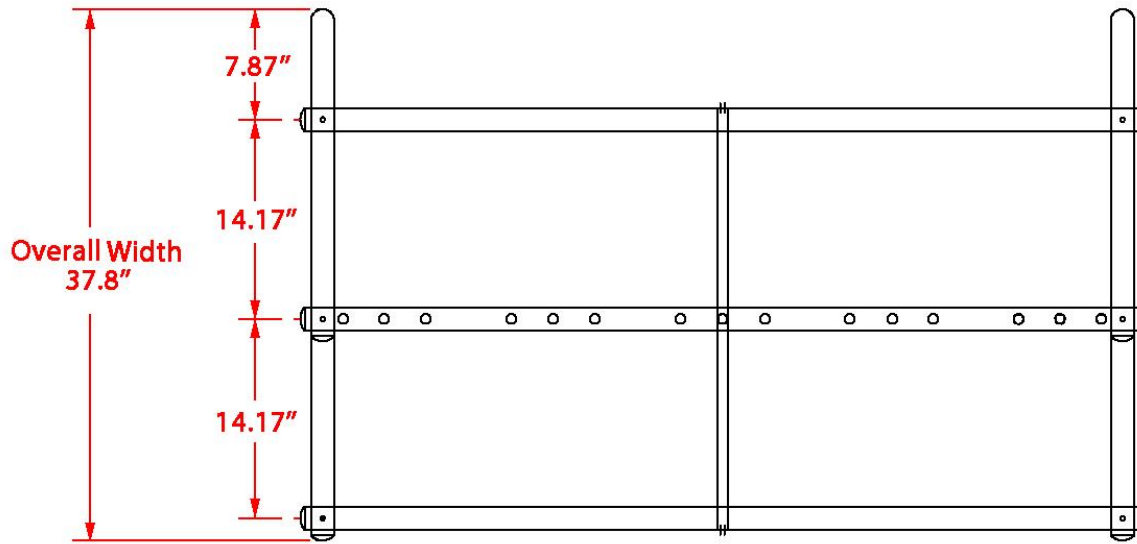

# Specification Sheet

## Traditional Bike Rack [10 bike capacity]

Front View

Side View

**Top View**

<b>Material</b>	<b>Finish</b>	<b>Dimensions</b>	<b>Weight</b>
Steel tubing	Galvanized PLUS clear coat finish	60.04" l x 37.8" w x 28.54" h	65 lbs.
<b>Type of Mount:</b>	Portable		
<b>Size of Tubing:</b>	Grid: 0.71" x 15-gauge Frame: 1.65" x 14-gauge		