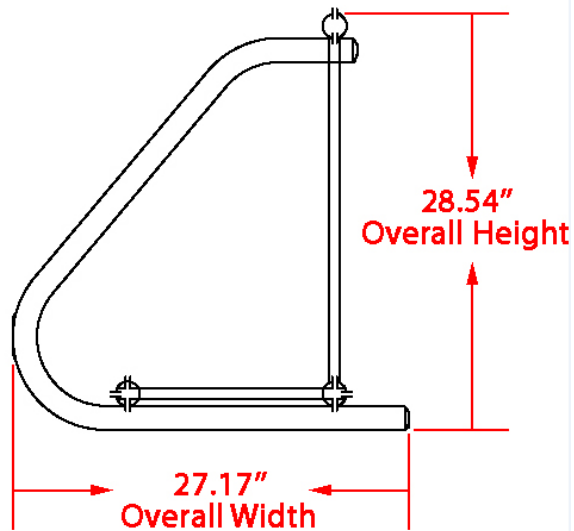

Specification Sheet

Traditional Bike Rack [9 bike capacity]

Front View

Side View

Material	Finish	Dimensions	Weight
Steel tubing	Powder-coated black	108.07" l x 27.17" w x 28.54" h	74 lbs.
Type of Mount:	Portable		
Size of Tubing:	Grid: 0.71" x 15-gauge Frame: 1.65" x 14-gauge		