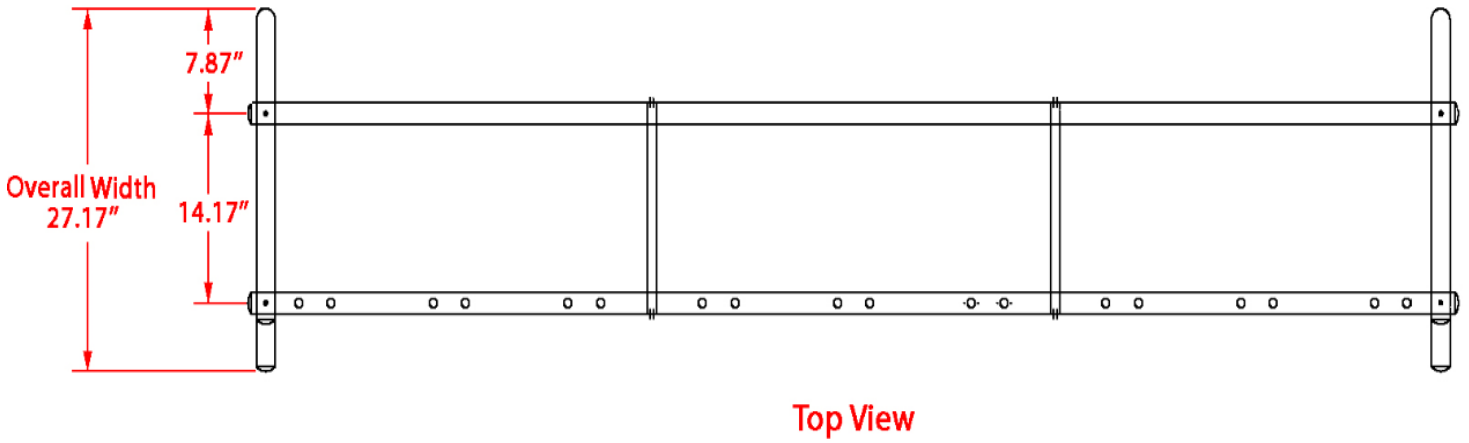

Specification Sheet

Traditional Bike Rack [9 bike capacity]

Front View

Side View

Material	Finish	Dimensions	Weight
Steel tubing	Powder-coated black	108.07" l x 27.17" w x 28.54" h	74 lbs.
Type of Mount:	Portable		
Size of Tubing:	Grid: 0.71" x 15-gauge Frame: 1.65" x 14-gauge		