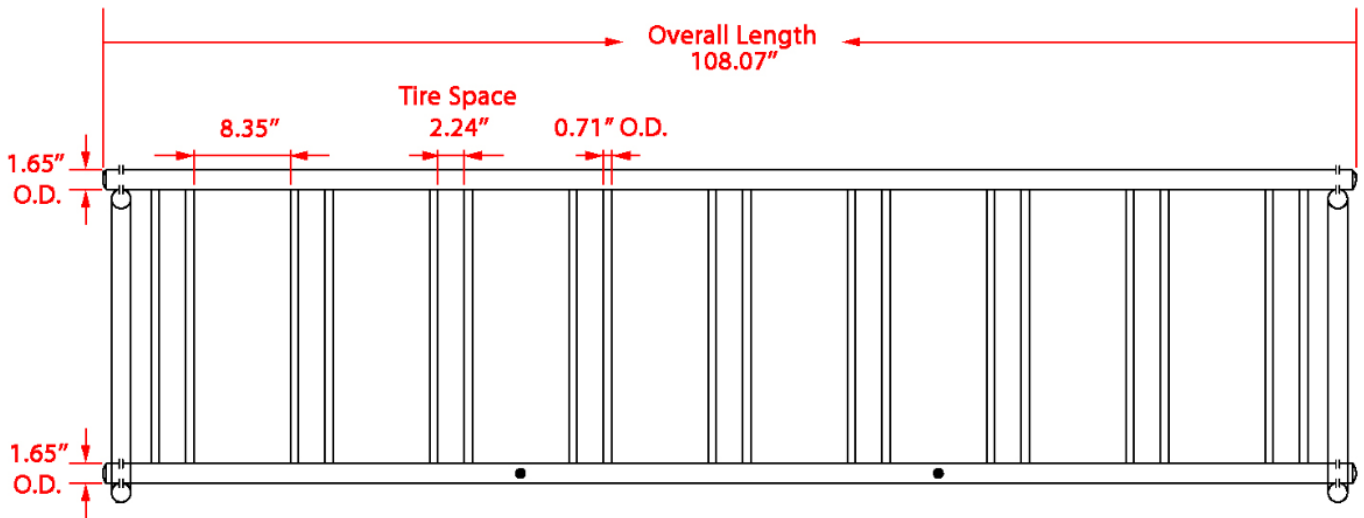

Specification Sheet

Traditional Bike Rack [9 bike capacity]

Front View

Side View

Material	Finish	Dimensions	Weight
Steel tubing	Powder-coated black	108.07" l x 27.17" w x 28.54" h	74 lbs.
Type of Mount:	Portable		
Size of Tubing:	Grid: 0.71" x 15-gauge Frame: 1.65" x 14-gauge		