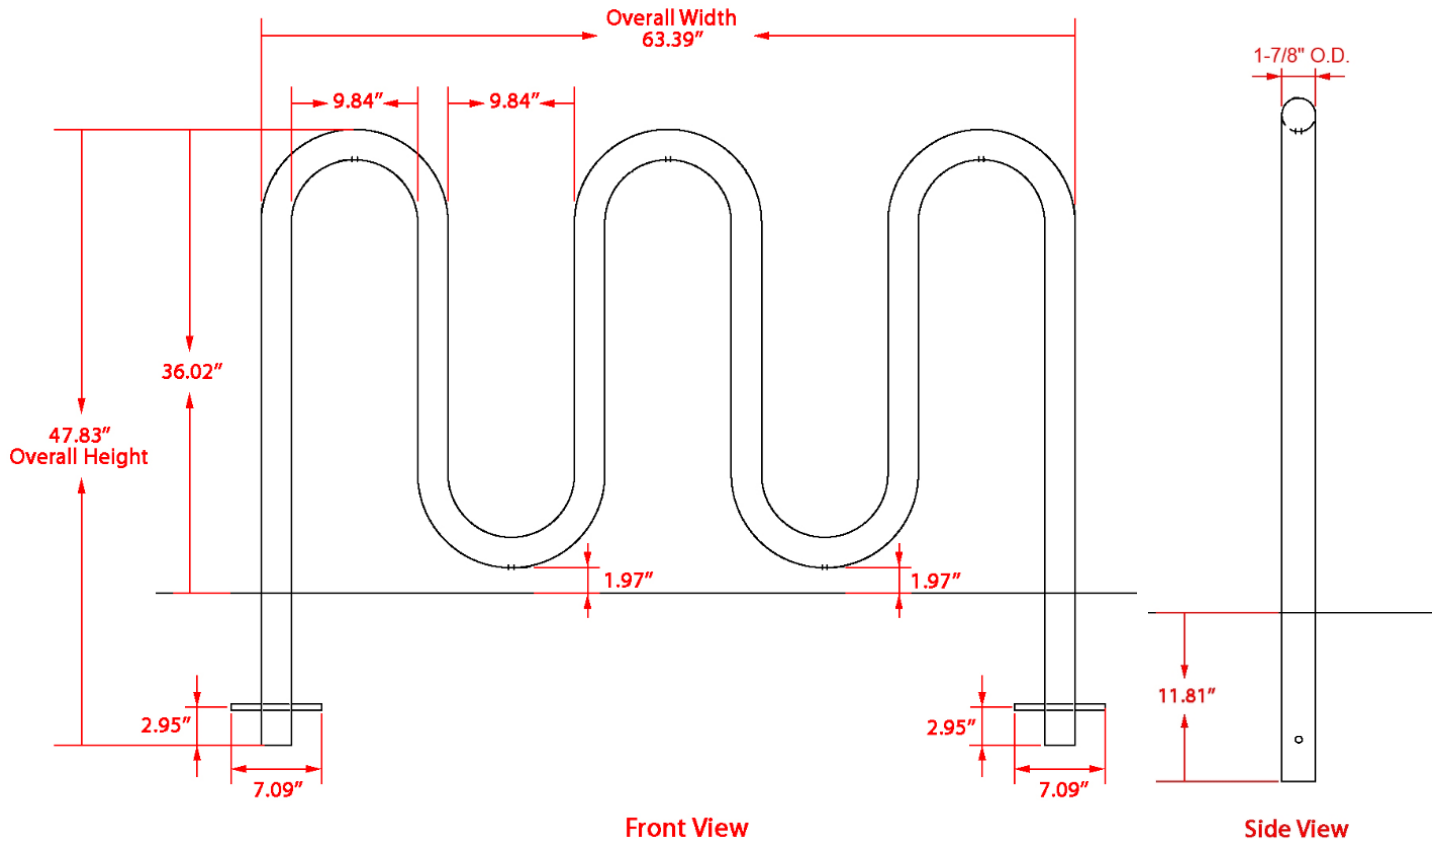

Specification Sheet

Park-It 7 Bike Rack, Inground

Material	Finish	Dimensions	Weight
Steel tubing	Powder coated black	63.39" w x 47.83" h Above ground: 63.39" w x 36.02" h	49 lbs.
Type of Mount:	Inground mount		
Size of Tubing:	1-7/8" O.D. x 11-gauge		