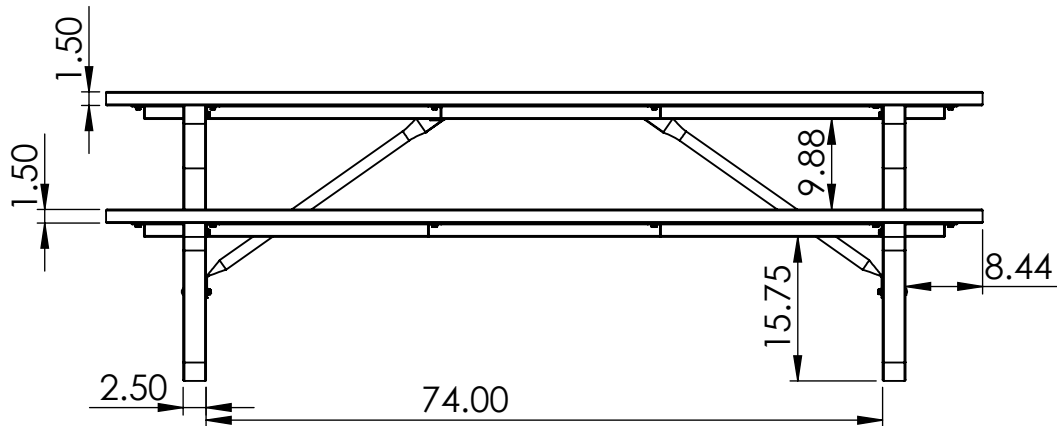

Solid Plastic Top Walk-Thru Table Specifications BM1455

REV # 1
6/7/2017

ALL DIMENSIONS ARE SHOWN IN INCHES