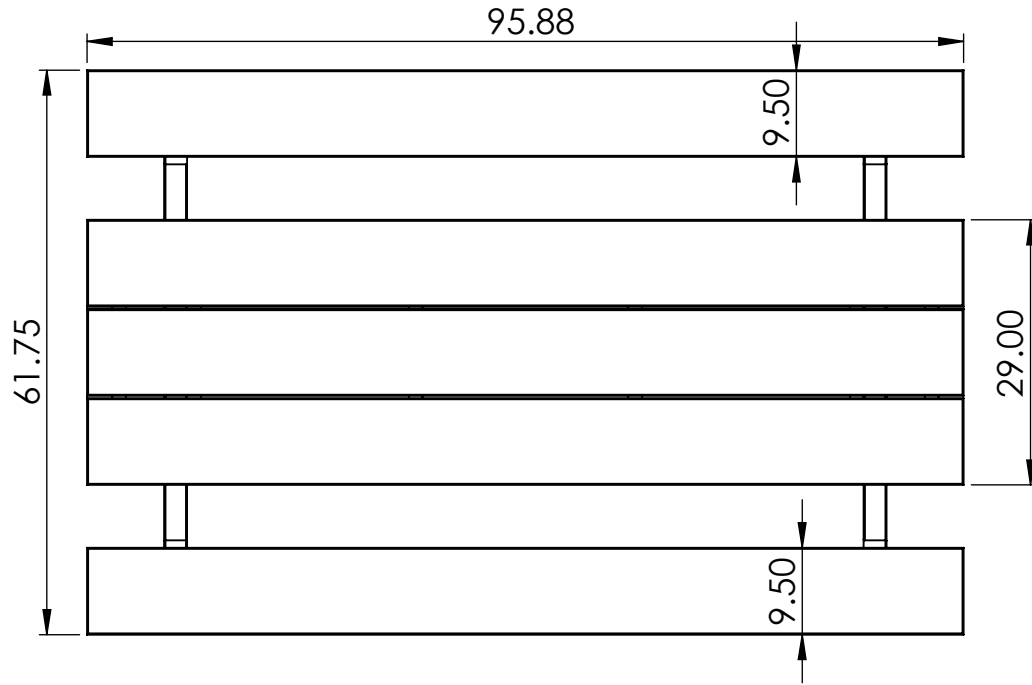

Solid Plastic Top Walk-Thru Table Specifications BM1455

REV # 1
6/7/2017

ALL DIMENSIONS ARE SHOWN IN INCHES