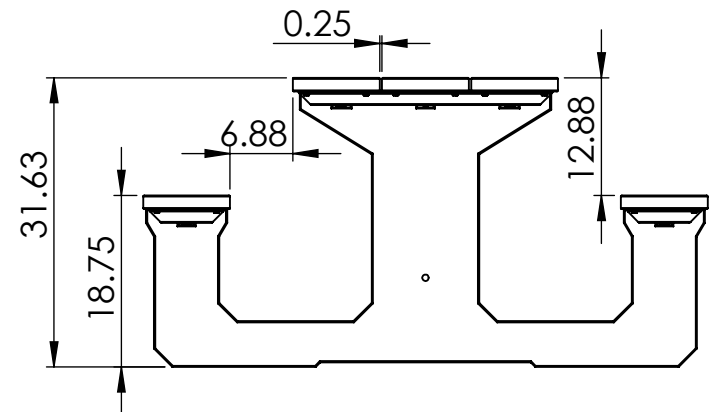

Solid Plastic Top Walk-Thru Table Specifications BM1455

REV # 1
6/7/2017

ALL DIMENSIONS ARE SHOWN IN INCHES