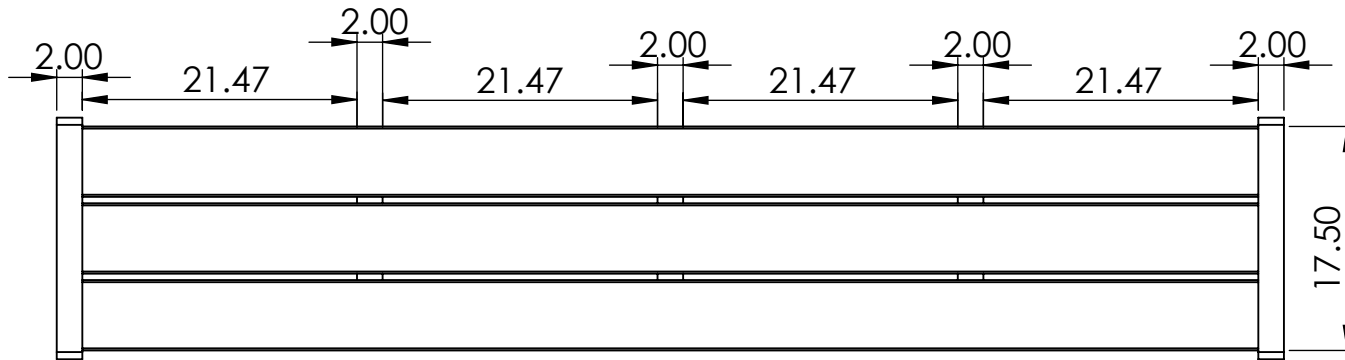

BENCH SPECIFICATIONS

BC1938

REV# 1
2/24/2017

TOP

FRONT

SIDE

CONSTRUCTION MATERIALS:
Recycled Plastic
HARDWARE:
Stainless Steel

ALL DIMENSIONS ARE SHOWN IN INCHES