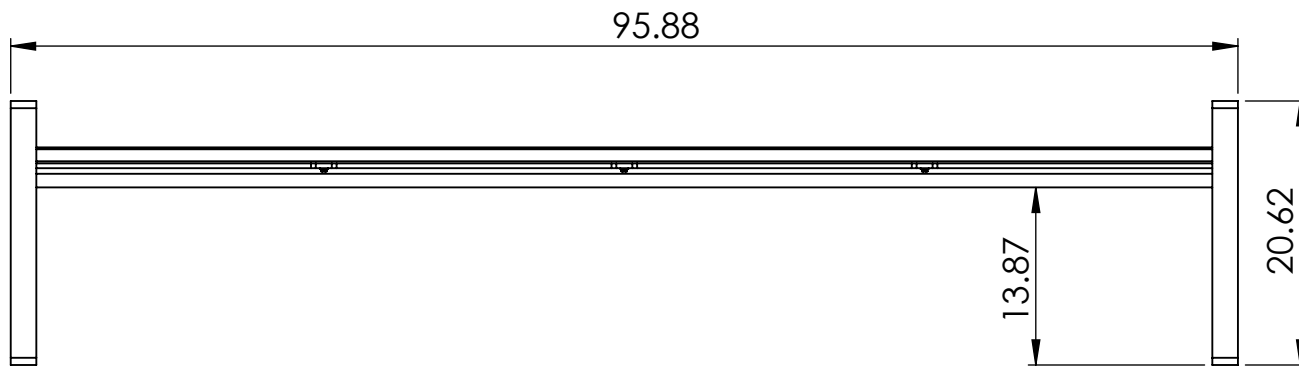

BENCH SPECIFICATIONS

BC1938

REV# 1
2/24/2017

TOP

FRONT

SIDE

CONSTRUCTION MATERIALS:
Recycled Plastic
HARDWARE:
Stainless Steel

ALL DIMENSIONS ARE SHOWN IN INCHES