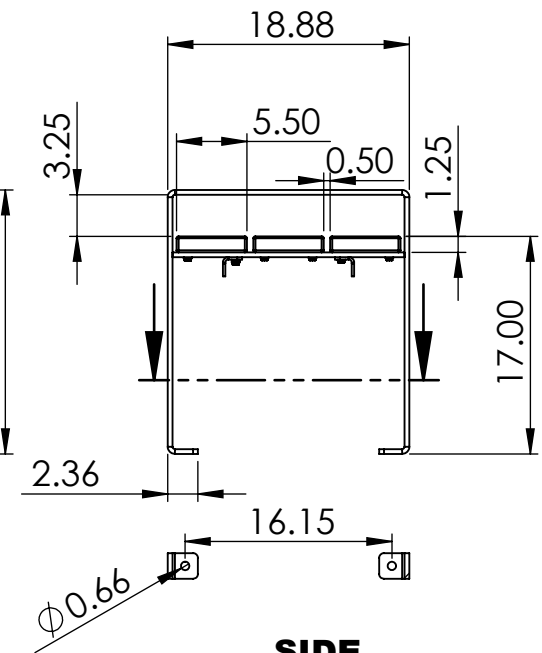

BENCH SPECIFICATIONS

BC1938

REV# 1
2/24/2017

TOP

FRONT

SIDE

CONSTRUCTION MATERIALS:
Recycled Plastic
HARDWARE:
Stainless Steel

ALL DIMENSIONS ARE SHOWN IN INCHES