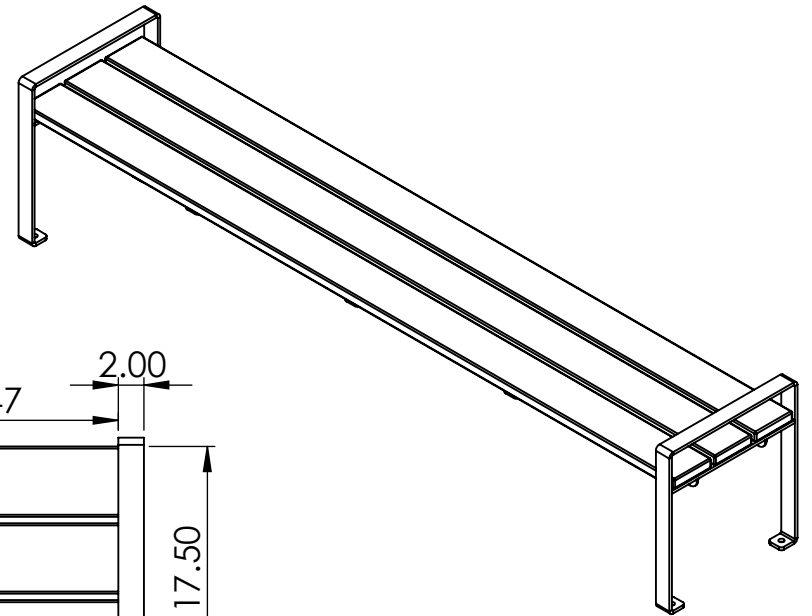

BENCH SPECIFICATIONS

BC1938

REV# 1
2/24/2017

TOP

FRONT

SIDE

CONSTRUCTION MATERIALS:
Recycled Plastic
HARDWARE:
Stainless Steel

ALL DIMENSIONS ARE SHOWN IN INCHES